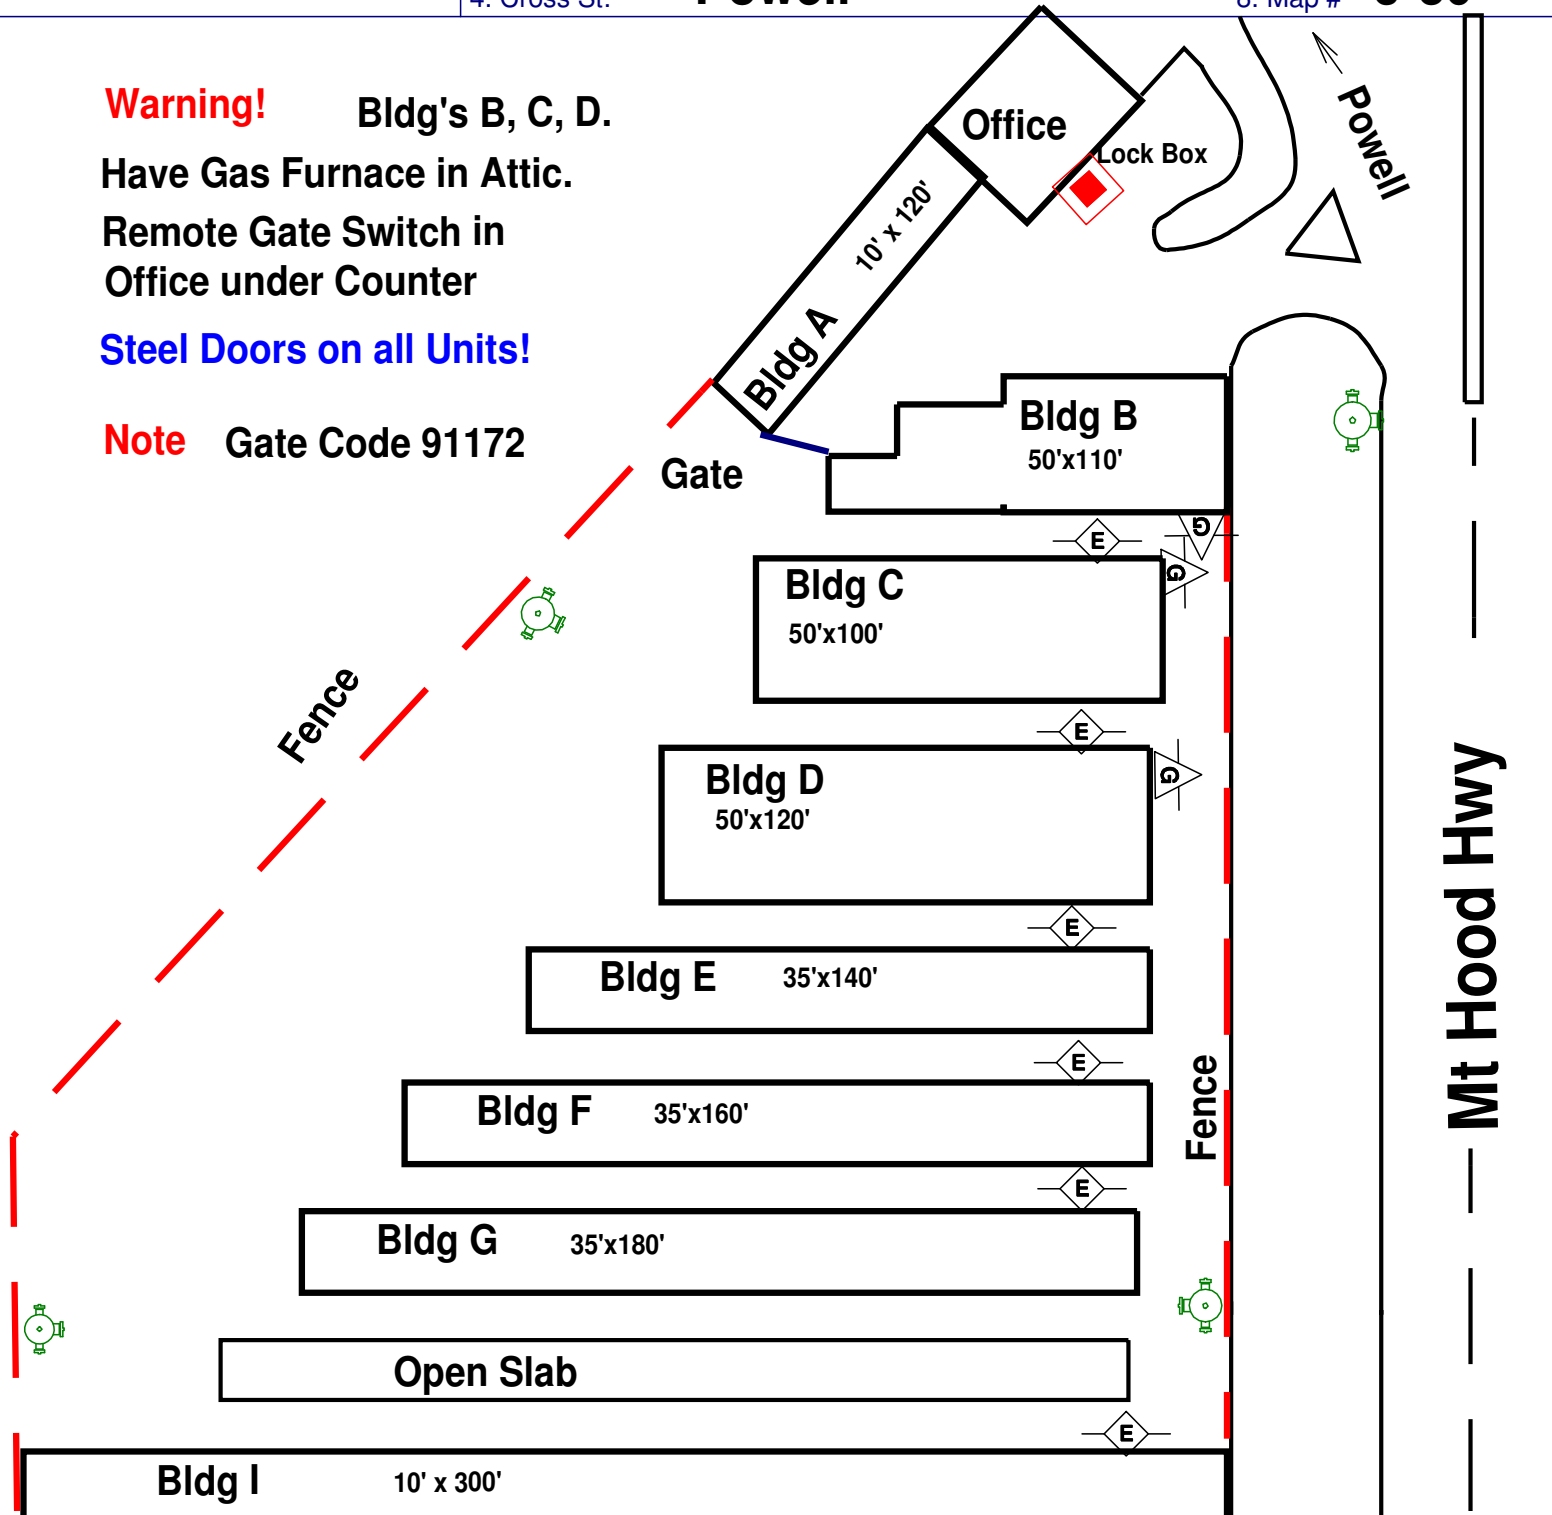

**Note**  
Must Access From  
South Bound Powell  
or Cross Median on  
Mt Hood Hwy.

1. Occ. Name: Gresham Storage  
2. Address: 629 SE Mt Hood Hwy  
3. Occ Type: Self Storage  
4. Cross St: Powell  
8. Map # J-30

**Warning!** Bldg's B, C, D.  
Have Gas Furnace in Attic.  
Remote Gate Switch in  
Office under Counter  
**Steel Doors on all Units!**

**Note** Gate Code 91172

Stories **1**  
Bldg Ht. **10'**  
Bldg Area **on Bldg's**

**Roof Construction**  
Composition over 1/2" plywood  
over Wood Trusses

**Building Construction**  
Wood Frame **NS**