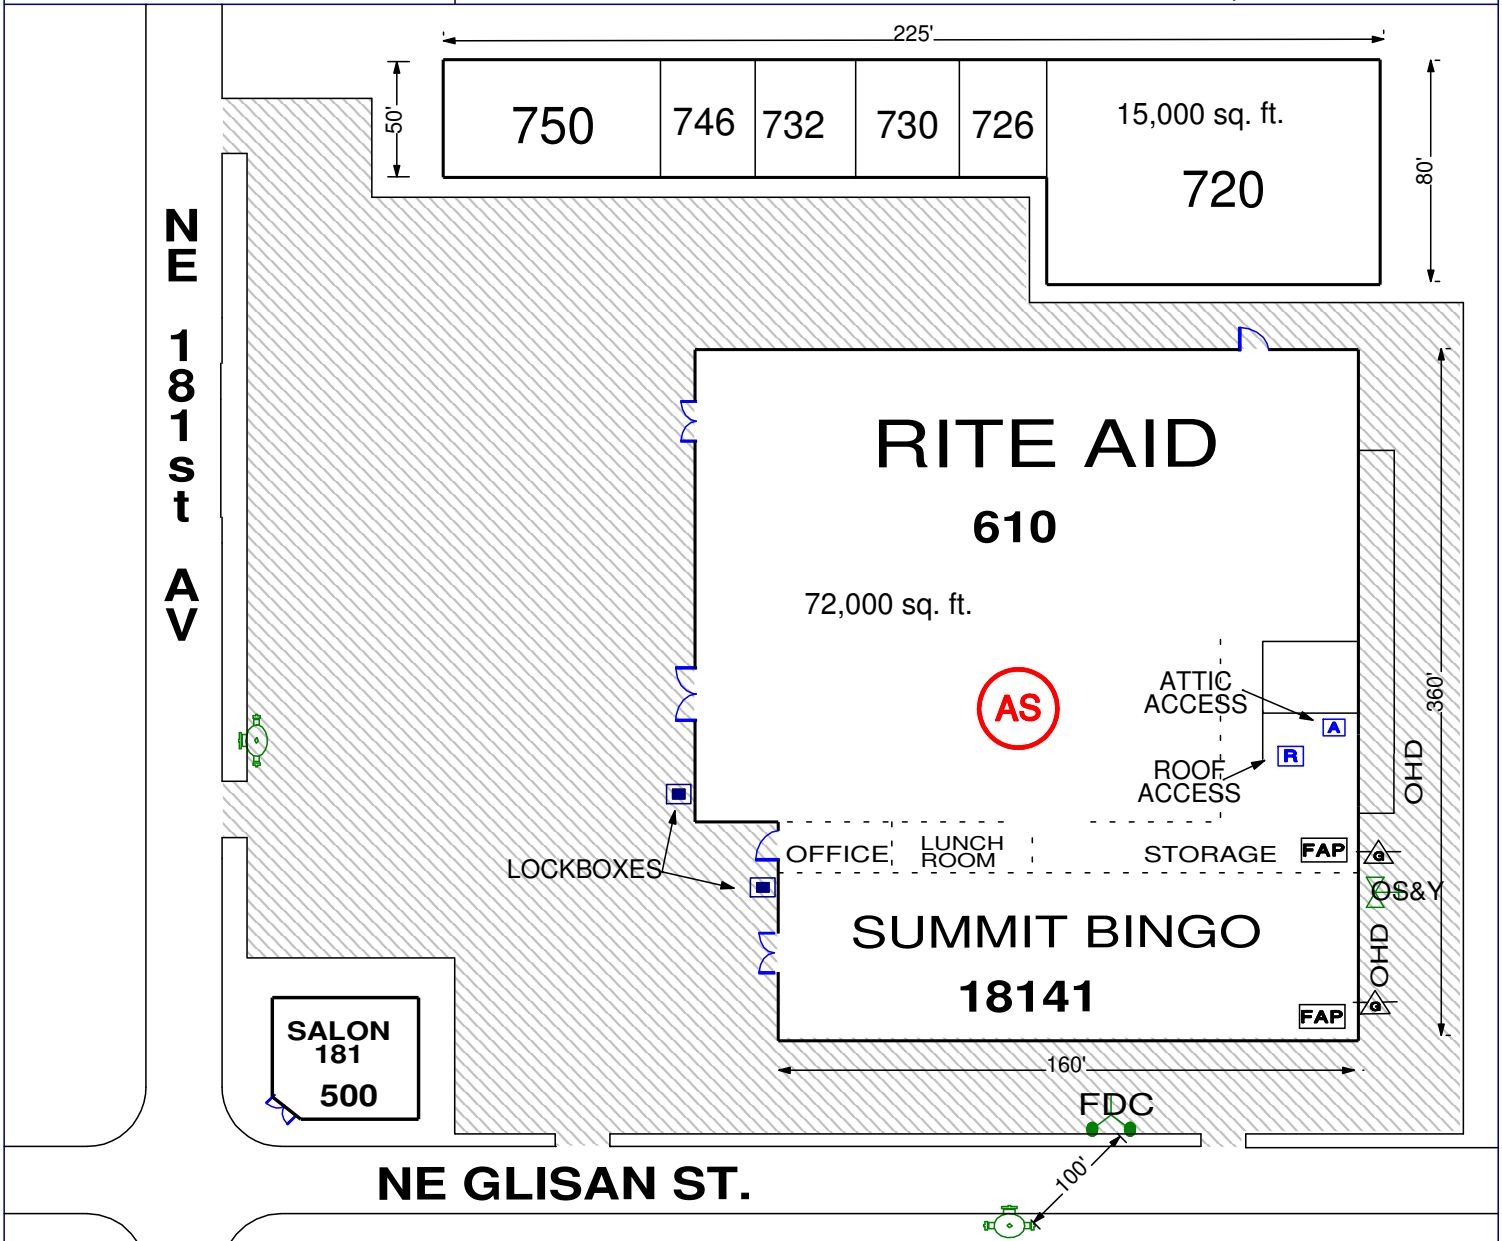

Special Notes

Occ. Name: SHOPPING CENTER

Address: 500 - 750 N.E. 181st AV.
& 18141 N.E. GLISAN ST.

Page 1 of 1

Cross St: N.E. 181st & GLISAN Map # 5304

Stories or Height: 1 STORY

Sprinkler: FDC Location 
Riser: 

Total Bldg Area:
SALON 181: X sq. ft.
RITE AID: 72,000 sq. ft.
NORTH BLDG: 15,000 sq. ft.

Roof Construction
LIGHTWEIGHT FLAT

Building Construction
NON-COMBUSTIBLE