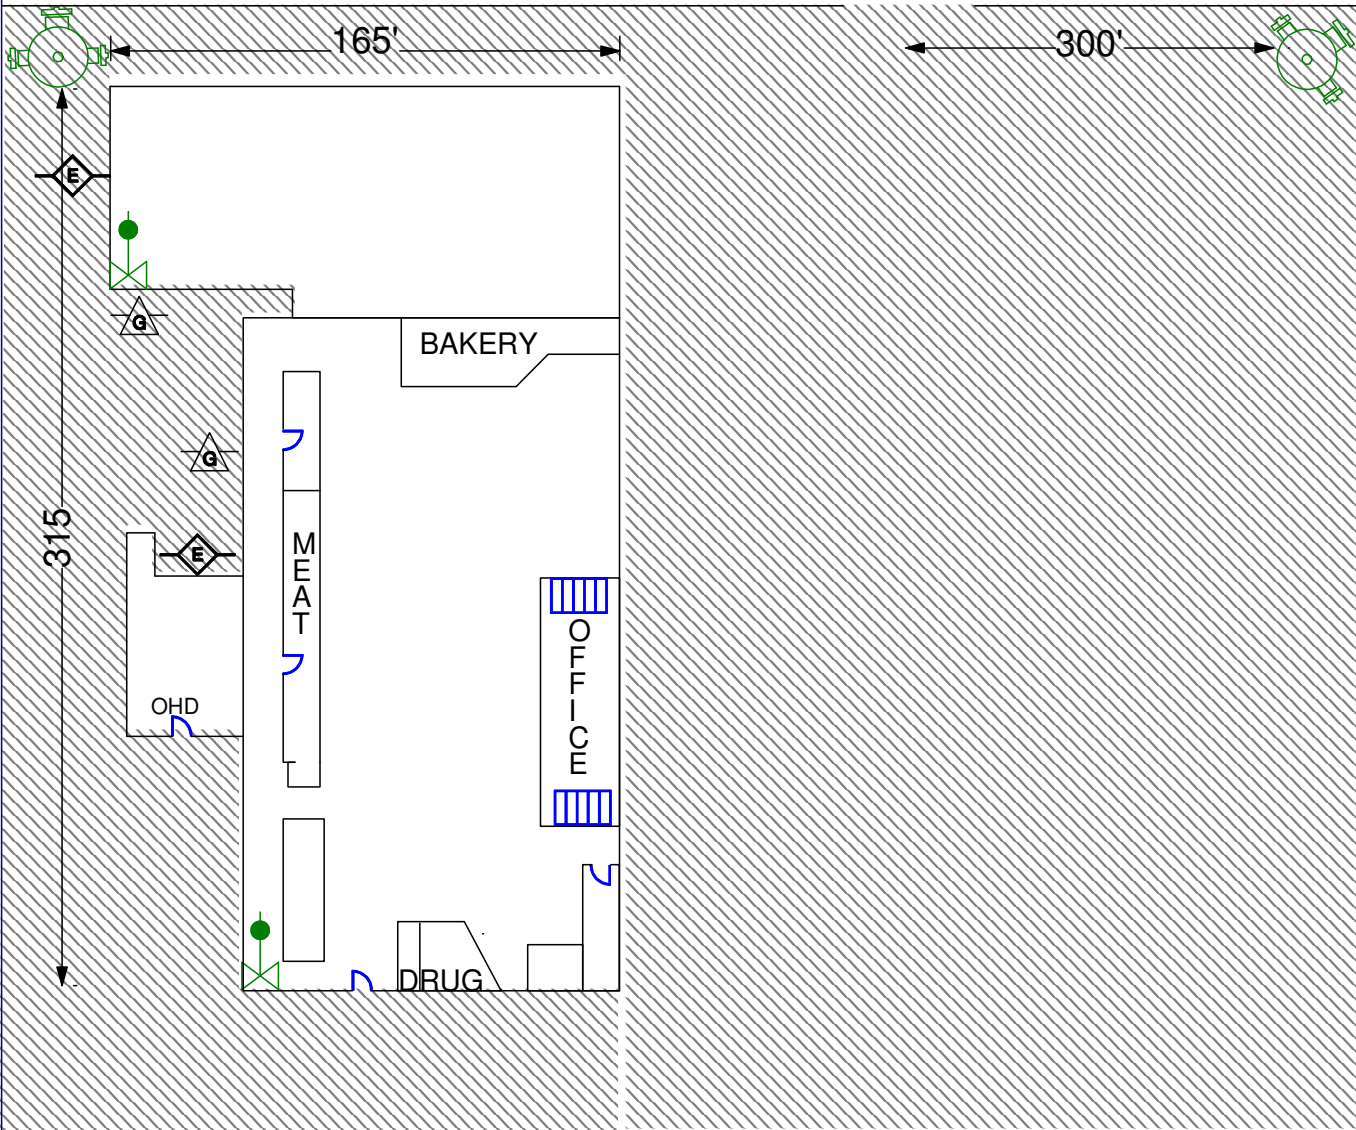

Special Notes

**STAGING:  
NE CORNER  
181ST & GLISAN**

Page 1 of 1

Occ. Name: ALBERTSON'S

Address: 451 NE 181ST ST.

Occ Type: GROCERY STORE

Cross St: N.E. GLISAN ST. Map # 5303D

**N.E. GLISAN ST.**

**N  
E  
1  
8  
1  
S  
T**

L X W X	Sprinkler: FDC Location	Haz Materials	Guide & ID #
Stories or Height: X	Riser:	1. X	X
Total Bldg Area: X sq. ft.		2. X	X
		3. X	X

Roof Construction	Building Construction
X	X