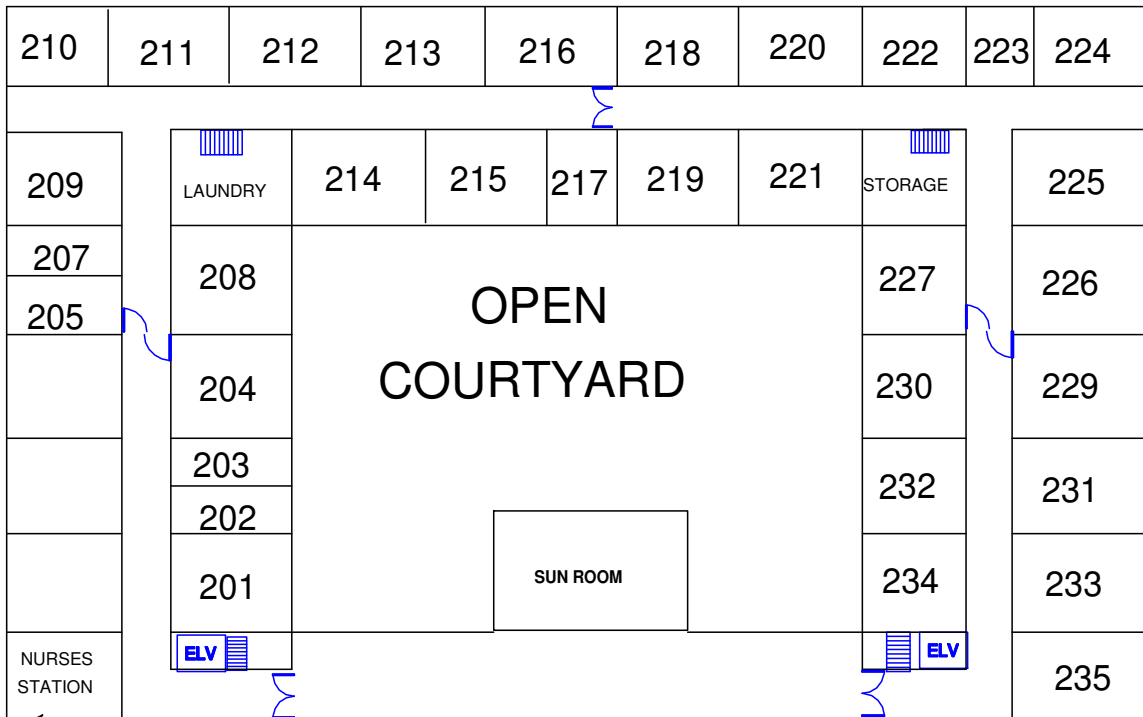

Name
POWELL VALLEY RESIDENTIAL CTR.

Address
4001 SE 182ND AVE.

Page
2

**2ND
FLOOR**

FAP