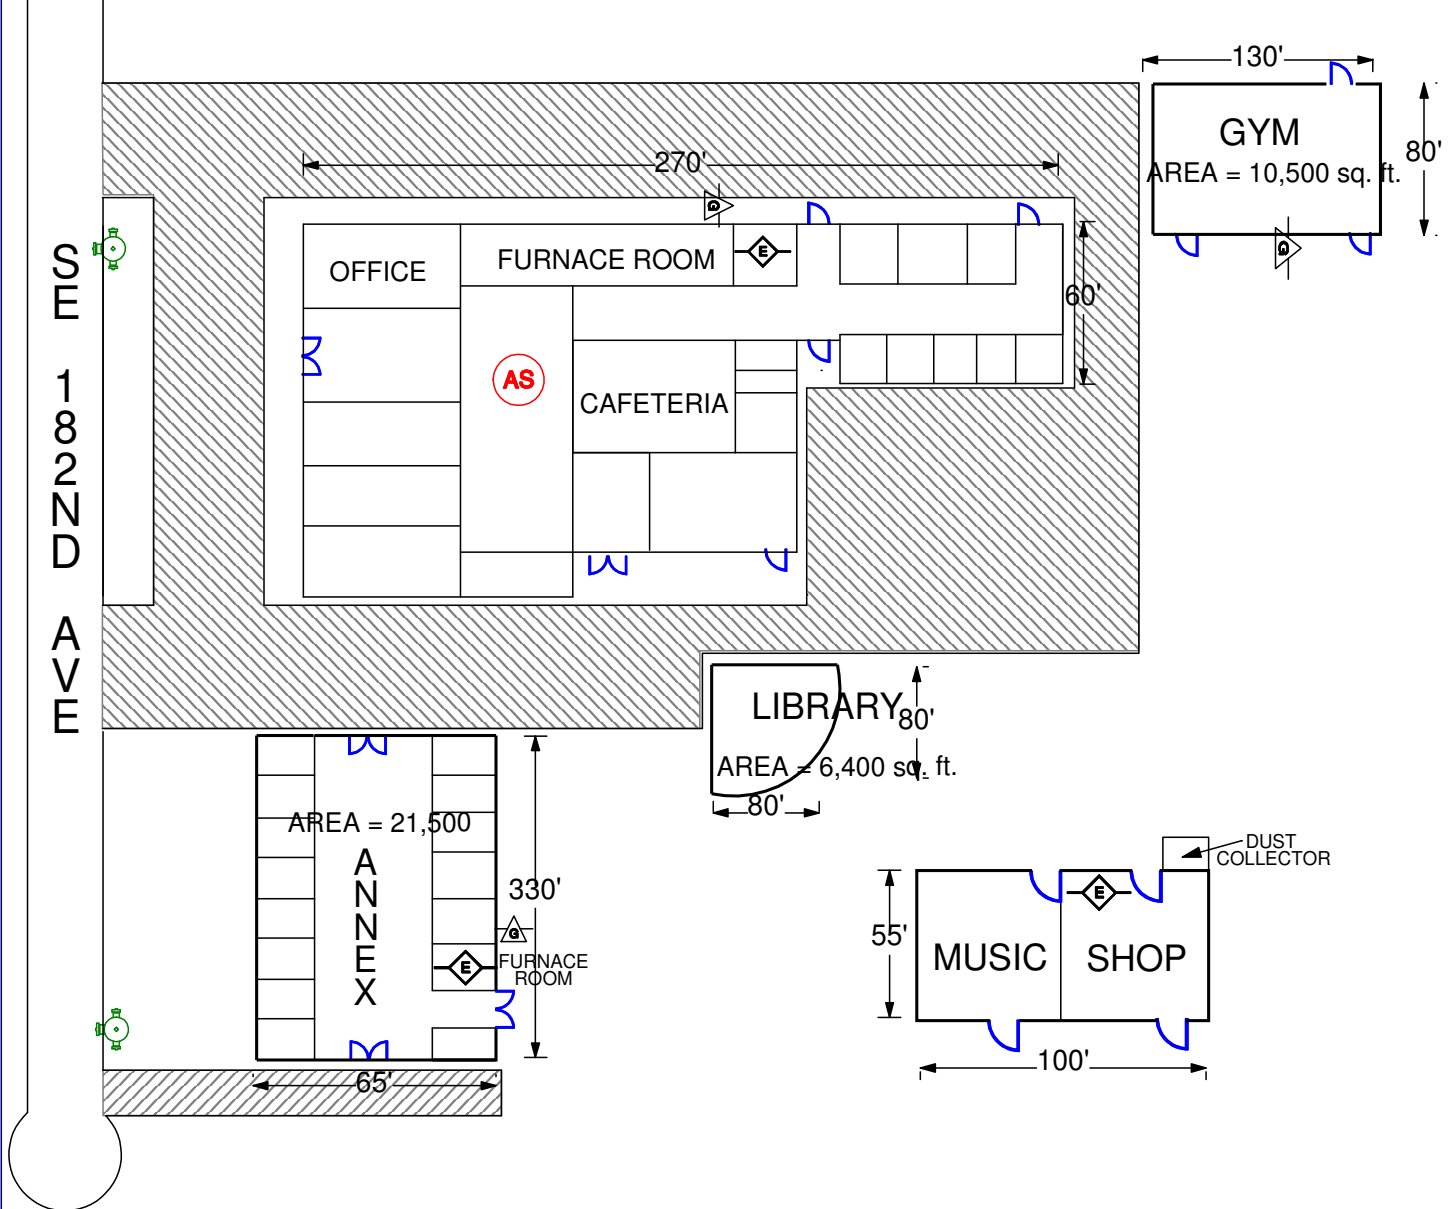

Special Notes

STAGE:
FRED MEYER HOME
IMPROVEMENT CENTER.
185TH S.E. STARK

Occ. Name: PORTLAND LUTHERAN SCHOOL

Address: 740 S.E. 182nd AV.

Occ Type: MIDDLE SCHOOL

Cross St: S.E. STARK ST.

Map # 5404A

Page 1 of 1

L X W	Sprinkler: FDC Location	Haz Materials	Guide & ID #
Stories or Height:	Riser:	1.	
Total Bldg Area:		2.	
		3.	
Roof Construction		Building Construction	

4194