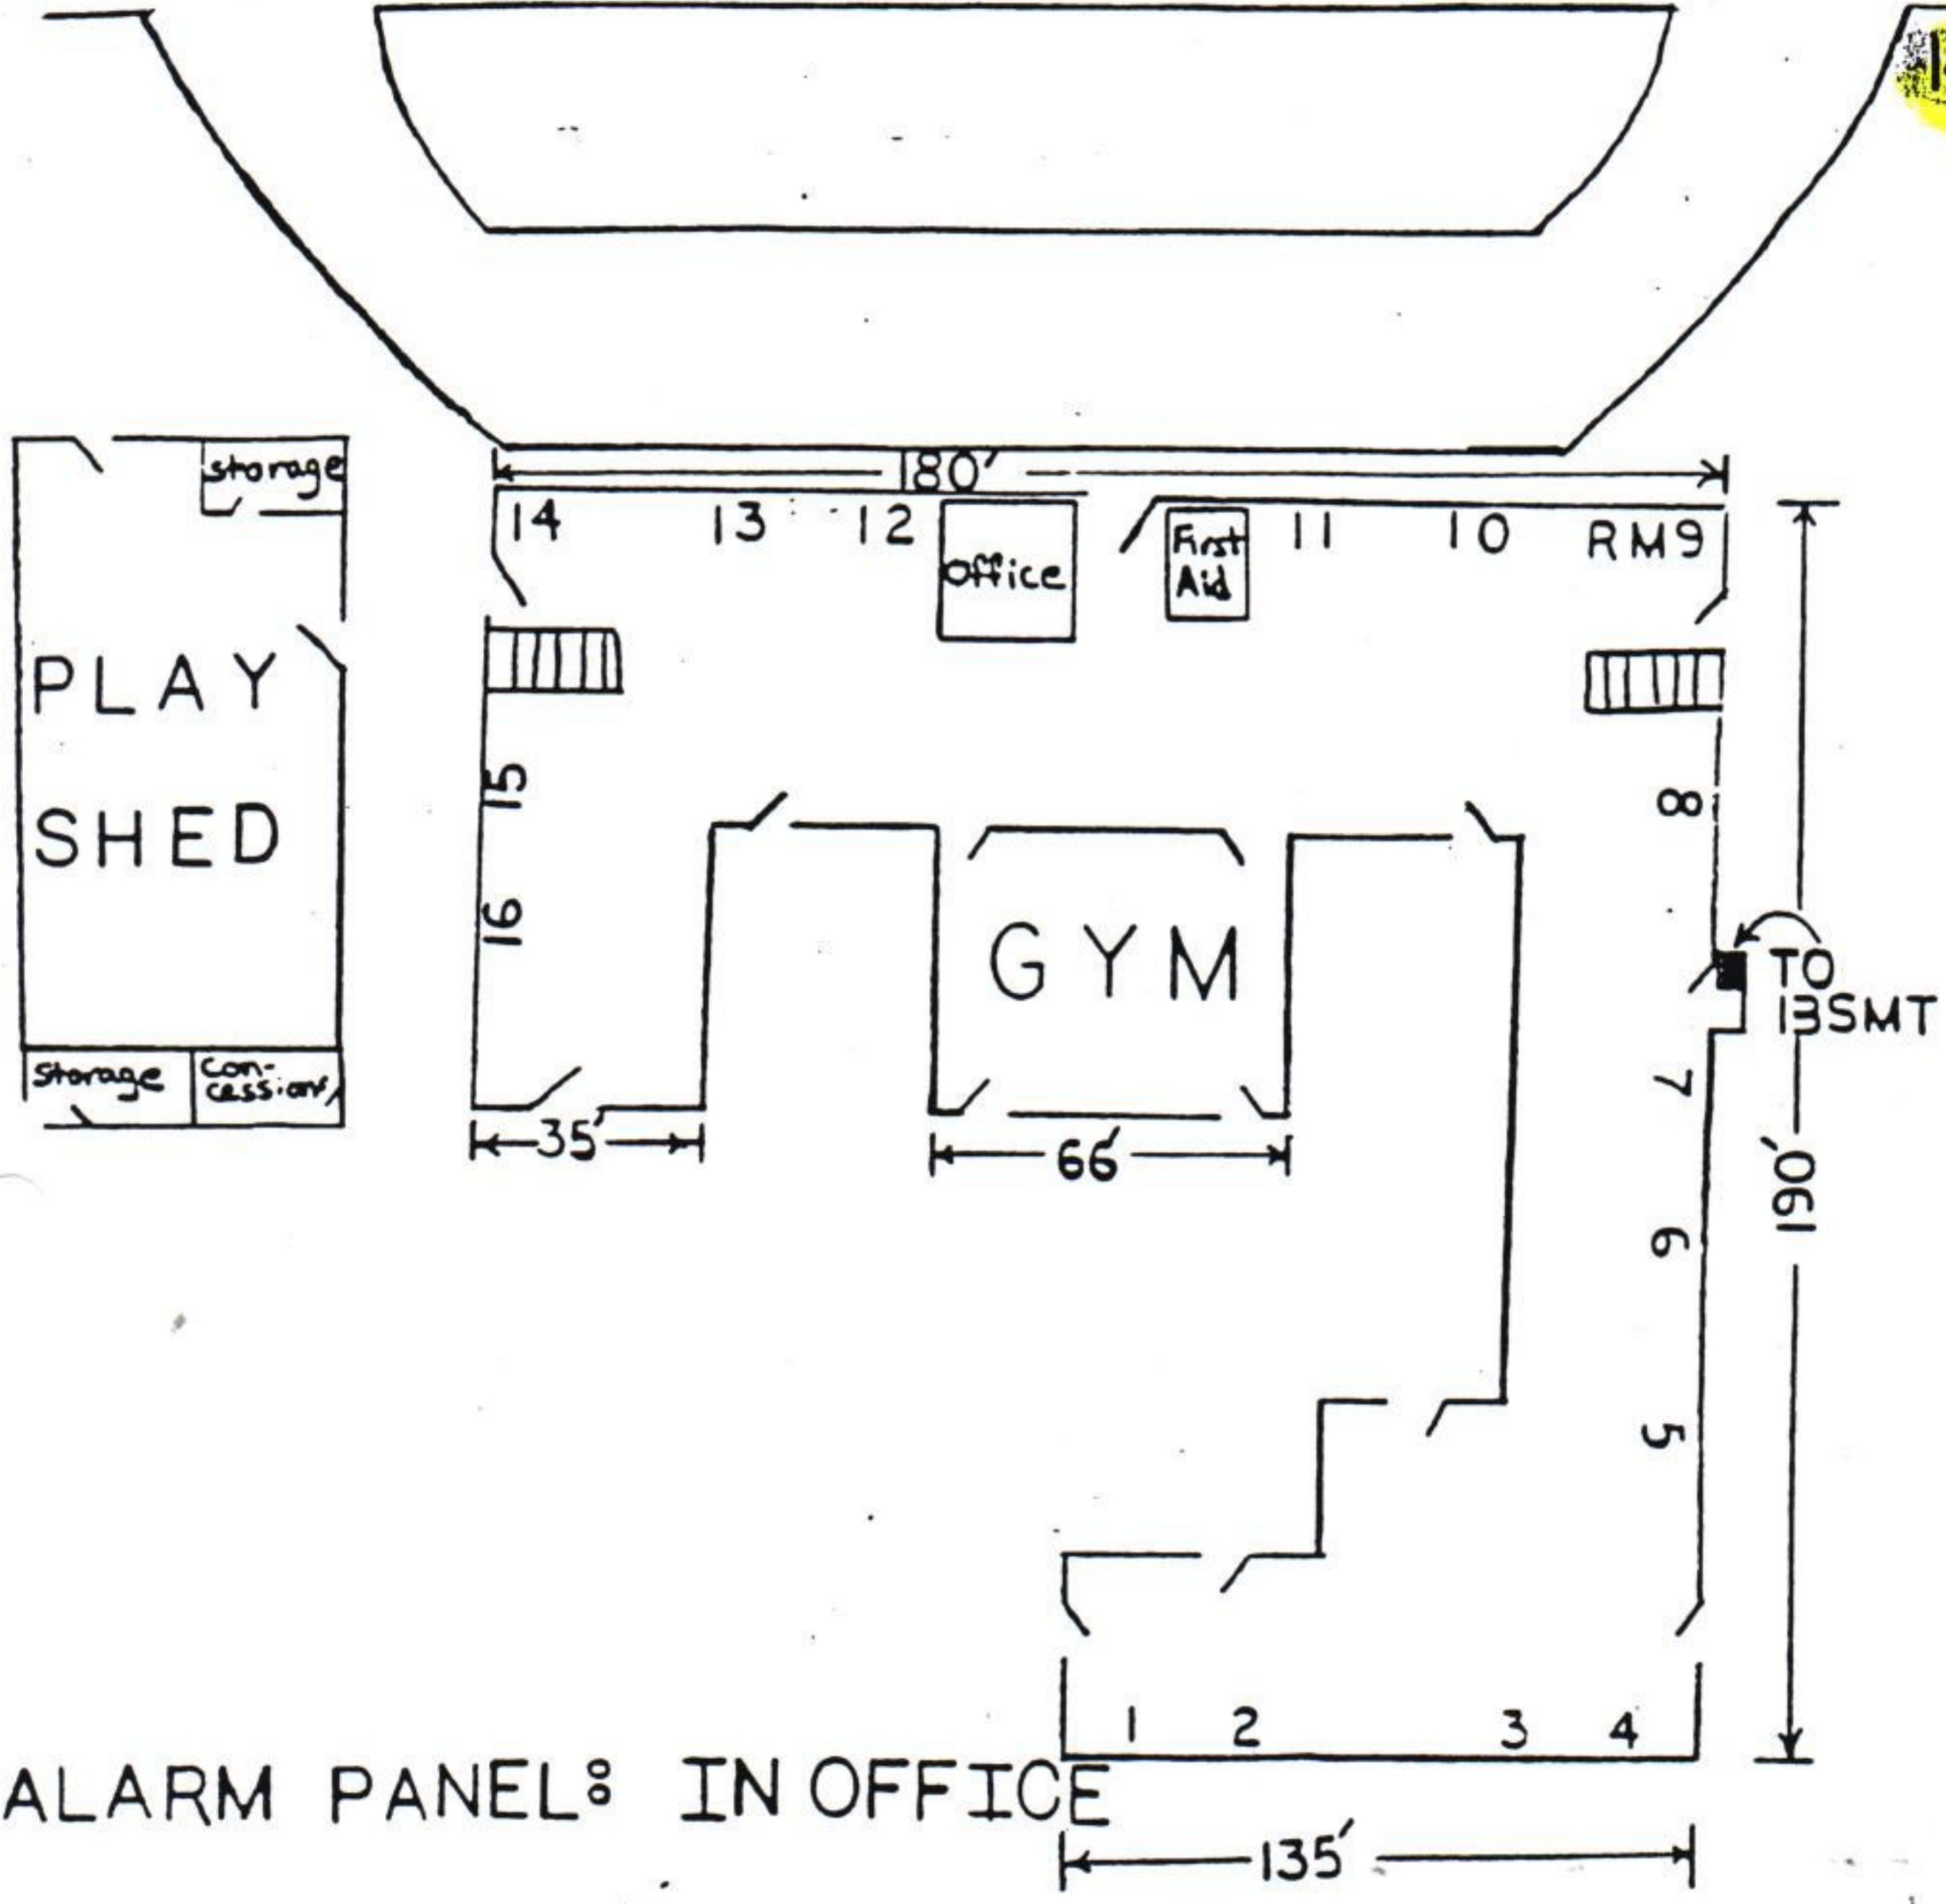

WEST GRESHAM GRADE SCHOOL

D

330 W POWELL BLVD

1449

ALARM PANEL: IN OFFICE

BASEMENT: PG. 2

S. W. WALTERS