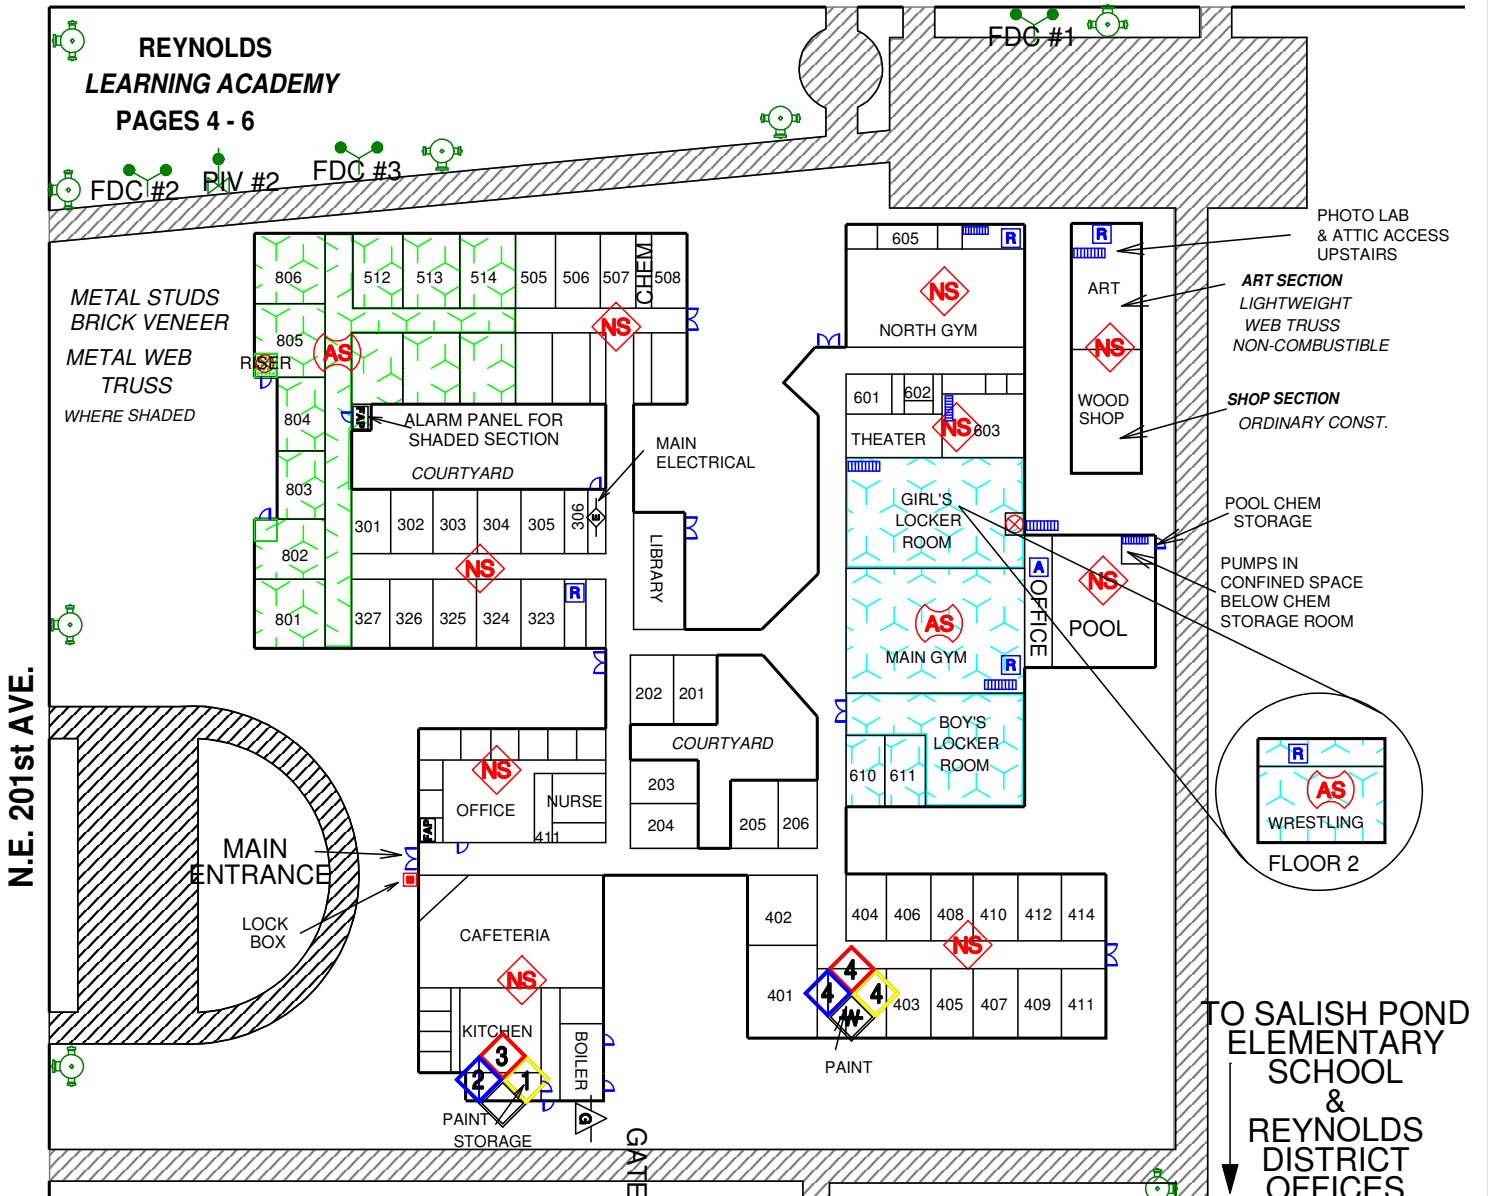

3-04

= FDC #1
(GYMS ONLY)

= FDC #2
(NEW 500 & 800 AREA)

FDC #3
REYNOLDS LEARNING ACAD.

1. Occ. Name: REYNOLDS MIDDLE SCHOOL

2. Address: 1200 N.E. 201st AVENUE

3. Occ Type: MIDDLE SCHOOL

4. Cross St: N.E. HALSEY ST. Fire Block# 5305A

N.E. HALSEY ST.

L X W
 Stories or Height: **2**
 Total Bldg Area:

Sprinkler: FDC Location
 SEE NOTE, UPPER LEFT
 Riser:

LOCKBOX KEY #s
 X11: MAIN ENTRY
 M11: OFFICE

PART. SPRINKLED

Roof Construction
 BUILT-UP OVER TONGUE & GROOVE WOOD DECK