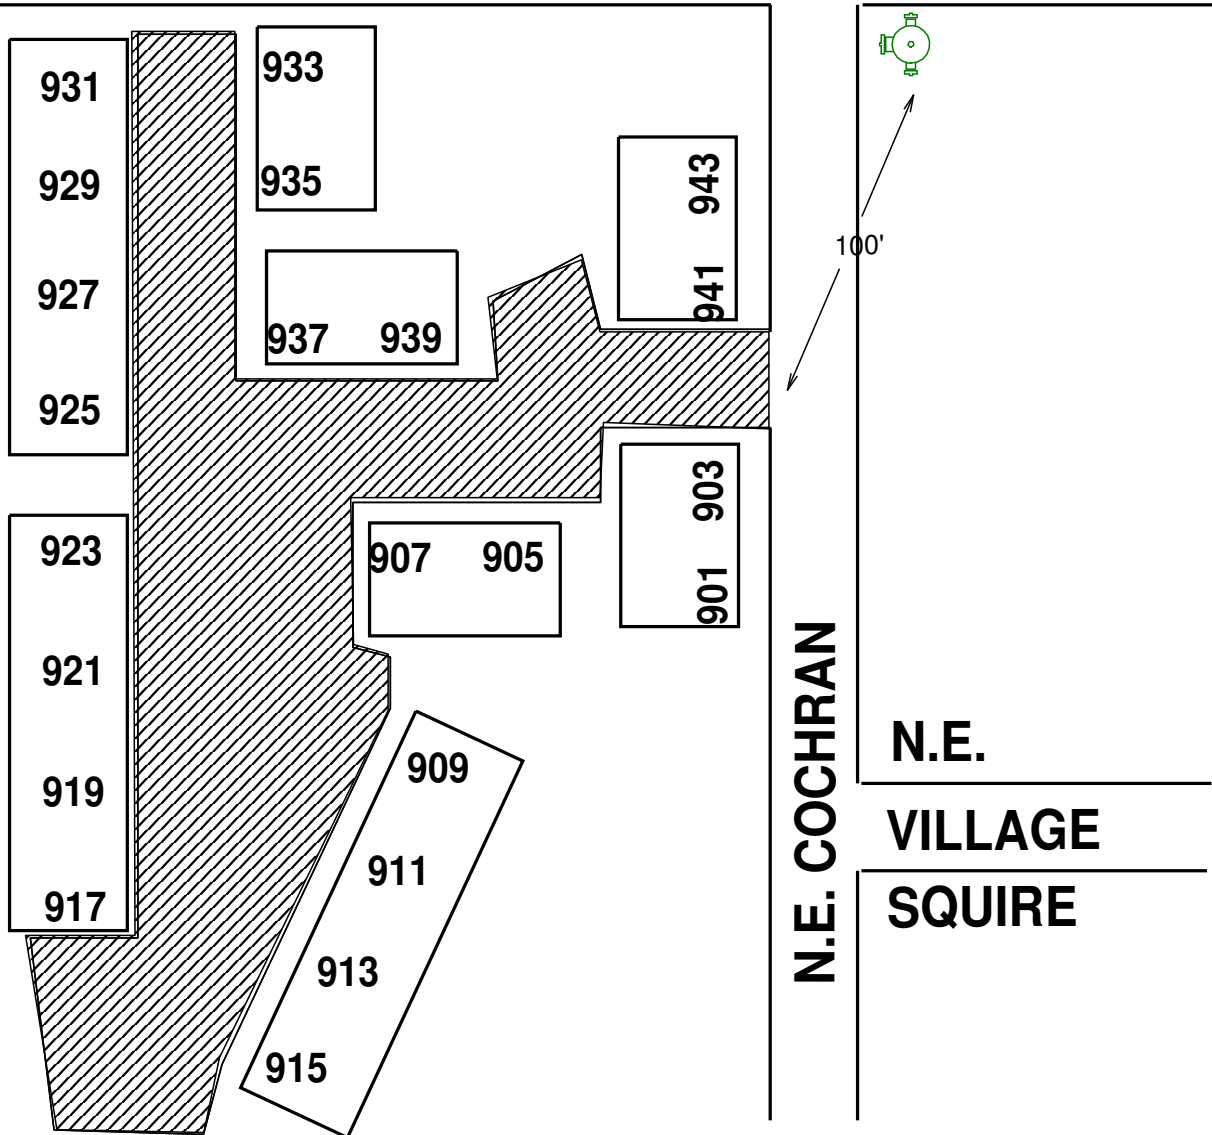

NOTE
LIMITED ACCESS
NO HYDRANTS IN COMPLEX

1. Occ. Name: HAYDEN COURT CONDOS
 2. Address: 901 - 943 NE COCHRAN
 3. Occ Type: INDIV. NUMBERED CONDOS
 4. Cross St: NE DIVISION

8. Map # K-30

N.E. DIVISION

Building sq ft / floor

WOOD TRUSS