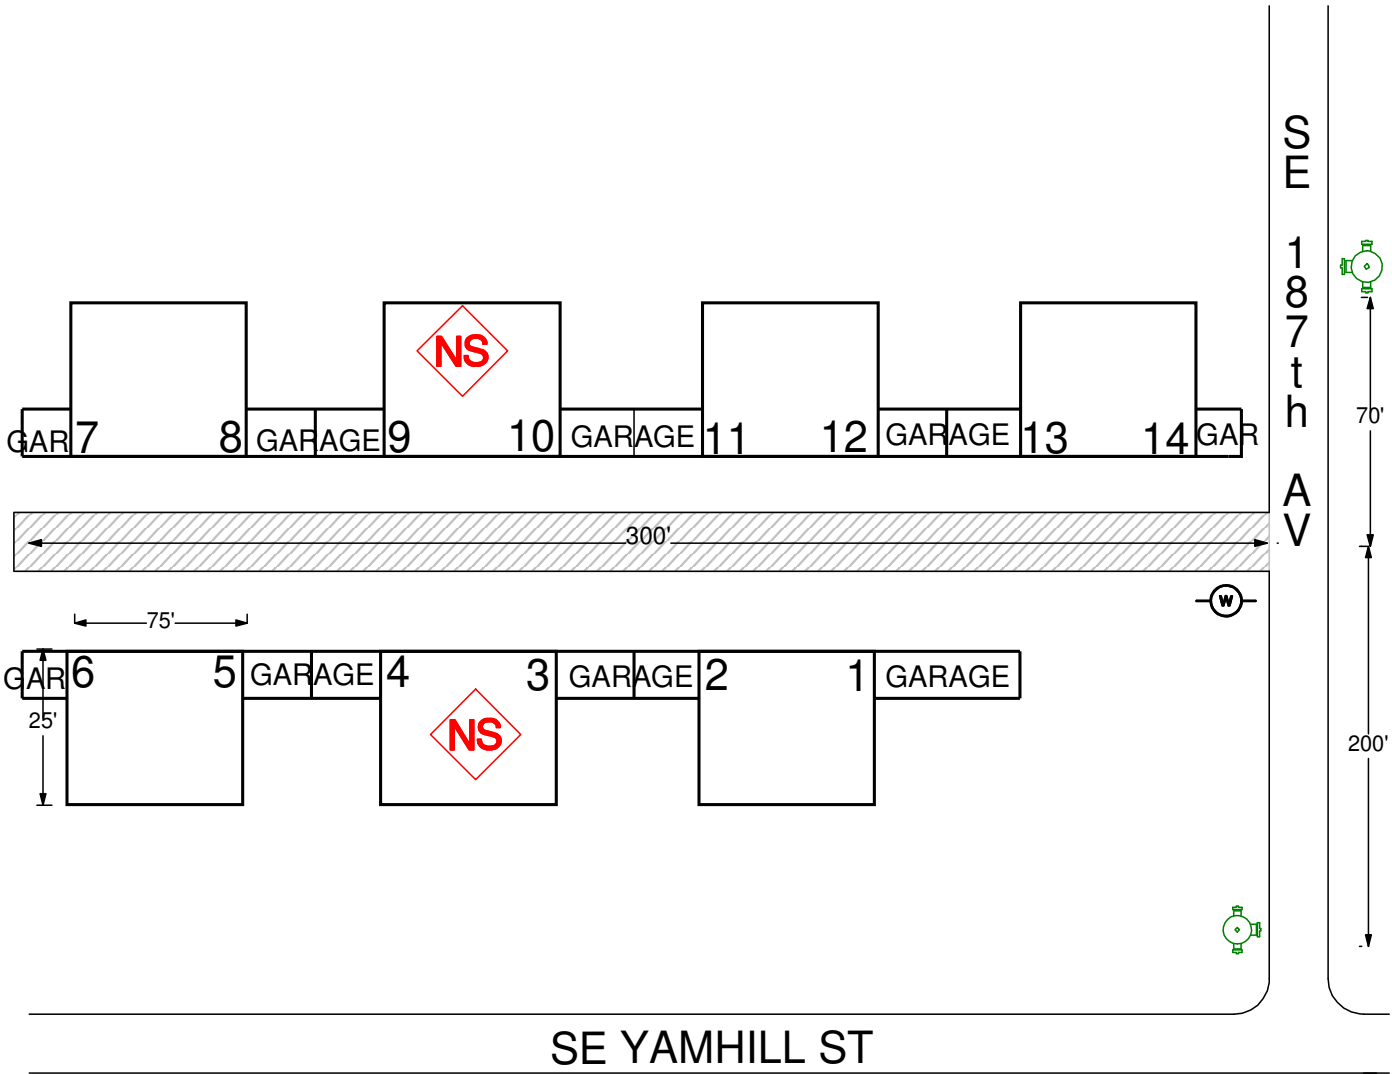

Special Notes

Occ. Name: PATRICIA ANNE APTS.

Address: 737 S.E. 187th AV.

Occ Type: APARTMENTS

Page 1 of 1

Cross St: S.E. YAMHILL ST. Map # 5404A

L X W 75 x 25

Stories or Height: 2 STORIES

Total Bldg Area: 1,900 sq. ft. / FLOOR

Sprinkler: FDC Location
NONE

Riser:
NONE

NS

Roof Construction
WOODFRAME, PITCHED COMP.

Building Construction
LIGHTWEIGHT WOODFRAME

4043