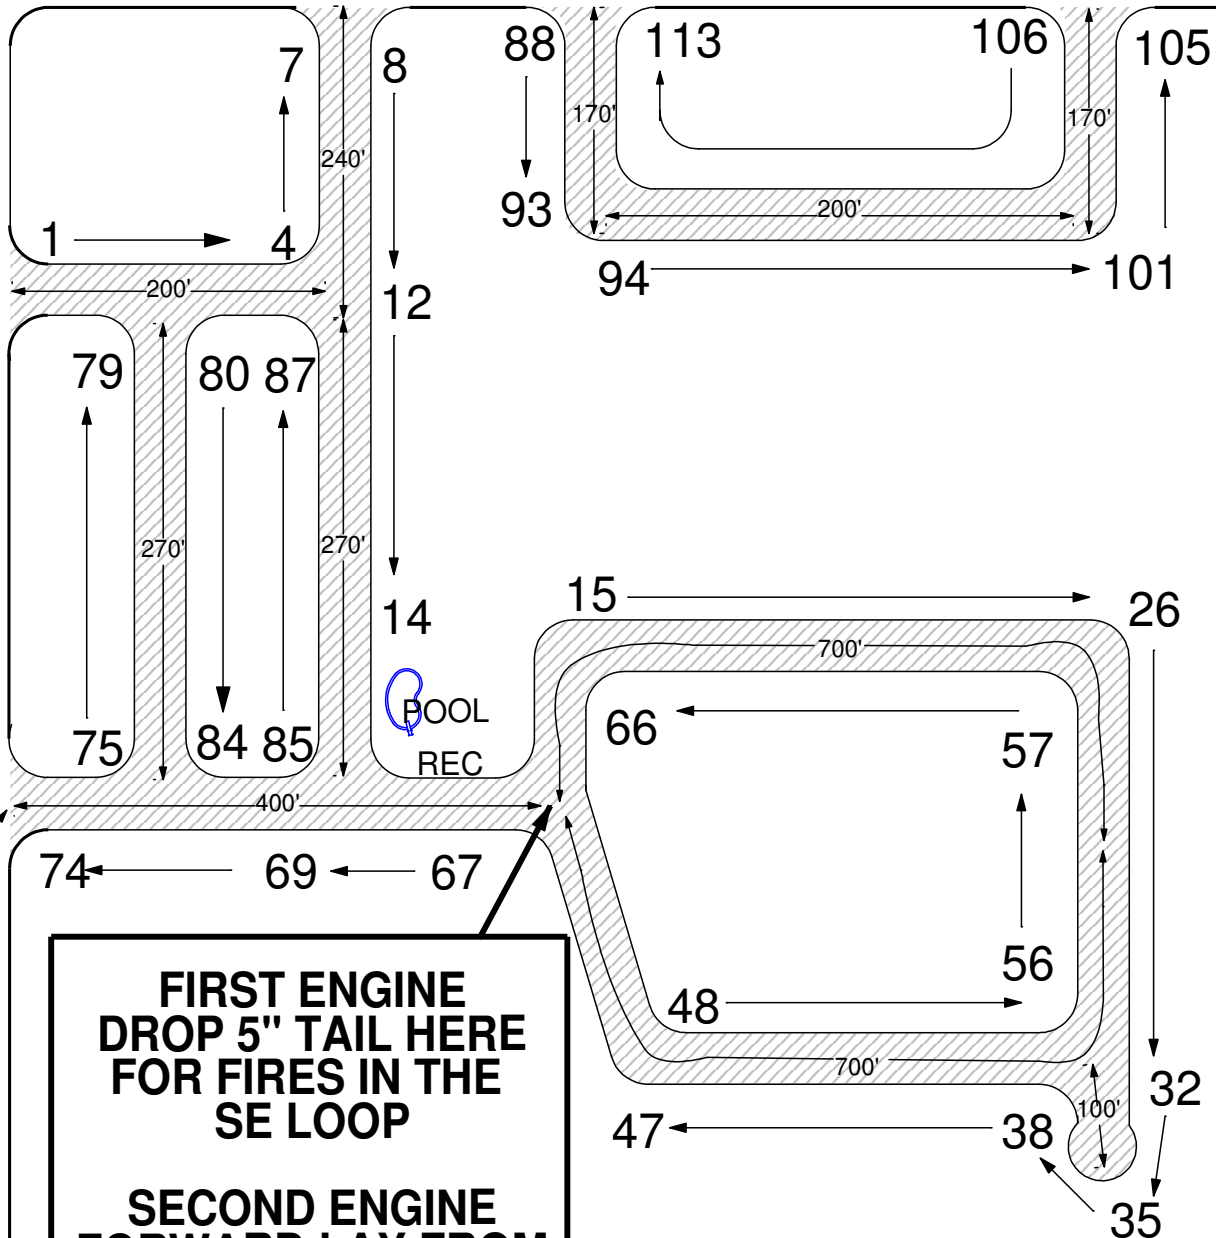

Name

SANDY BV MONTAVILLA

Address

20140 NE SANDY BV

Page

1 of 1

N.E. SANDY BLVD.

N.E. 201st AVE.

**FIRST ENGINE
DROP 5" TAIL HERE
FOR FIRES IN THE
SE LOOP**

**SECOND ENGINE
FORWARD LAY FROM
HYDRANT ON 201st
AND RELAY PUMP
TO ATTACK ENGINE**