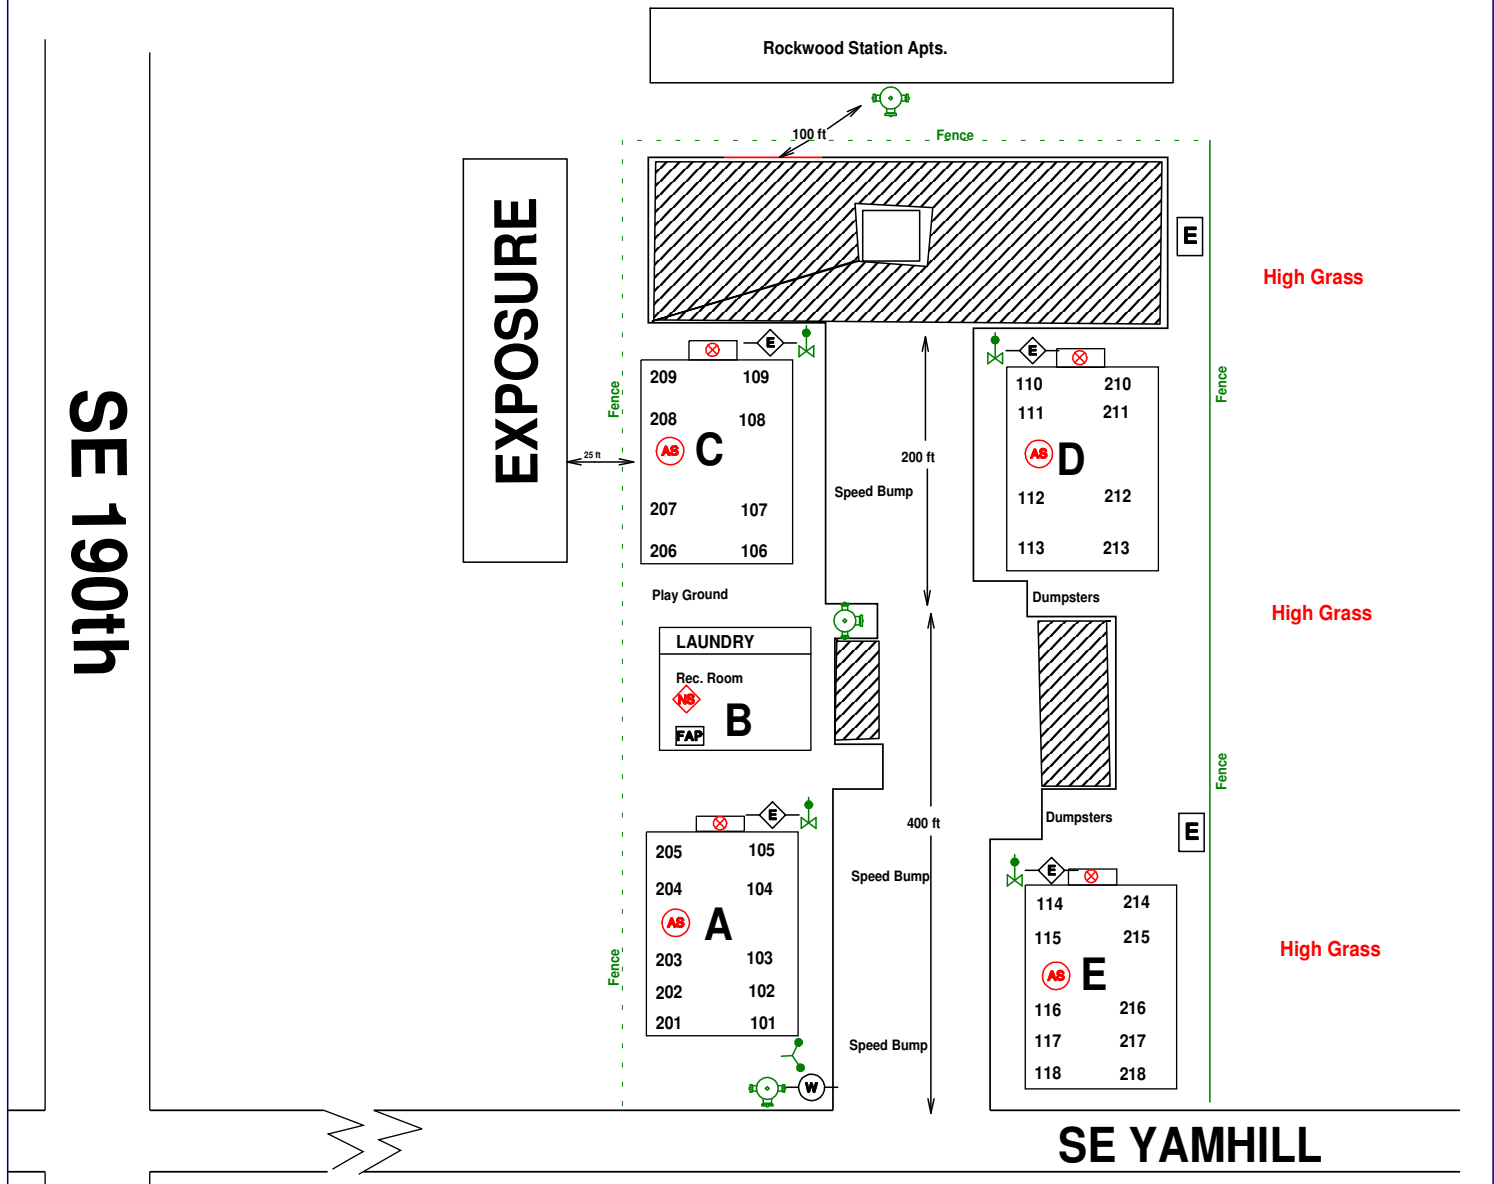

DK

1. Occ. Name: **ROCKWOOD LANDING APTS.**  
 2. Address: **19045 SE Yamhill**  
 3. Occ Type: **8 Plex - Apts.**  
 4. Cross St: **190th & Yamhill** Bldg Area:

Bldg Area: 6,400 Sq Ft  
 Bldg Ht.: 30'  
 Stories: 3  
 L X W: 40' x 160'

Sprinkler: FDC Location:   
 Riser:   
 PIV:

Sprinkler room, PIV and electrical shut-off at North end of each building.

Building Construction  
 Wood Framed

Roof Construction  
 Lightweight wood trussed  
 Comp over plywood