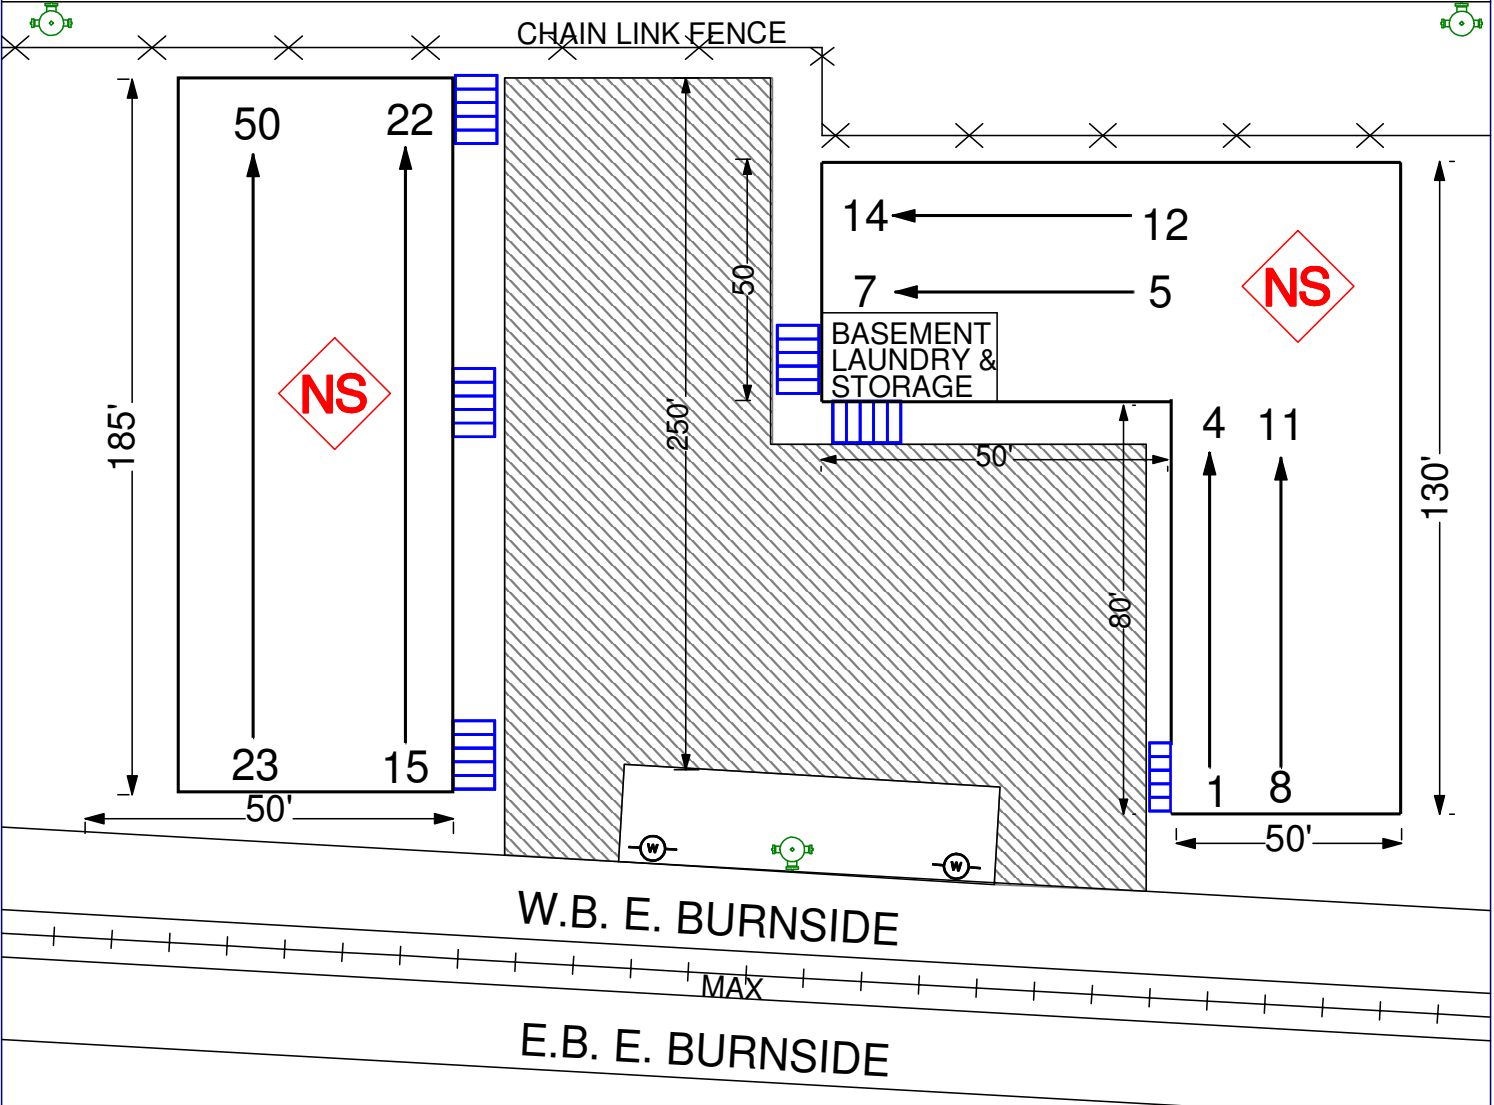

Special Notes

Occ. Name: ROCKWOOD MANOR

Address: 18411 E. BURNSIDE ST.

Occ Type: APARTMENTS

Page 1 of 1

Cross St: S.E. 185th AV.

Map # 5304C

COUCH ST. OFFERS
GOOD POSITION FOR
OVERHEAD WATER

N.E. COUCH ST.

L X W 50 x 185

Stories or Height: 2

Total Bldg Area: 9,250 sq. ft. / floor

Sprinkler: FDC Location
NONE

Riser:
NONE

NS

Roof Construction
WOOD-FRAME

Building Construction
WOOD-FRAME