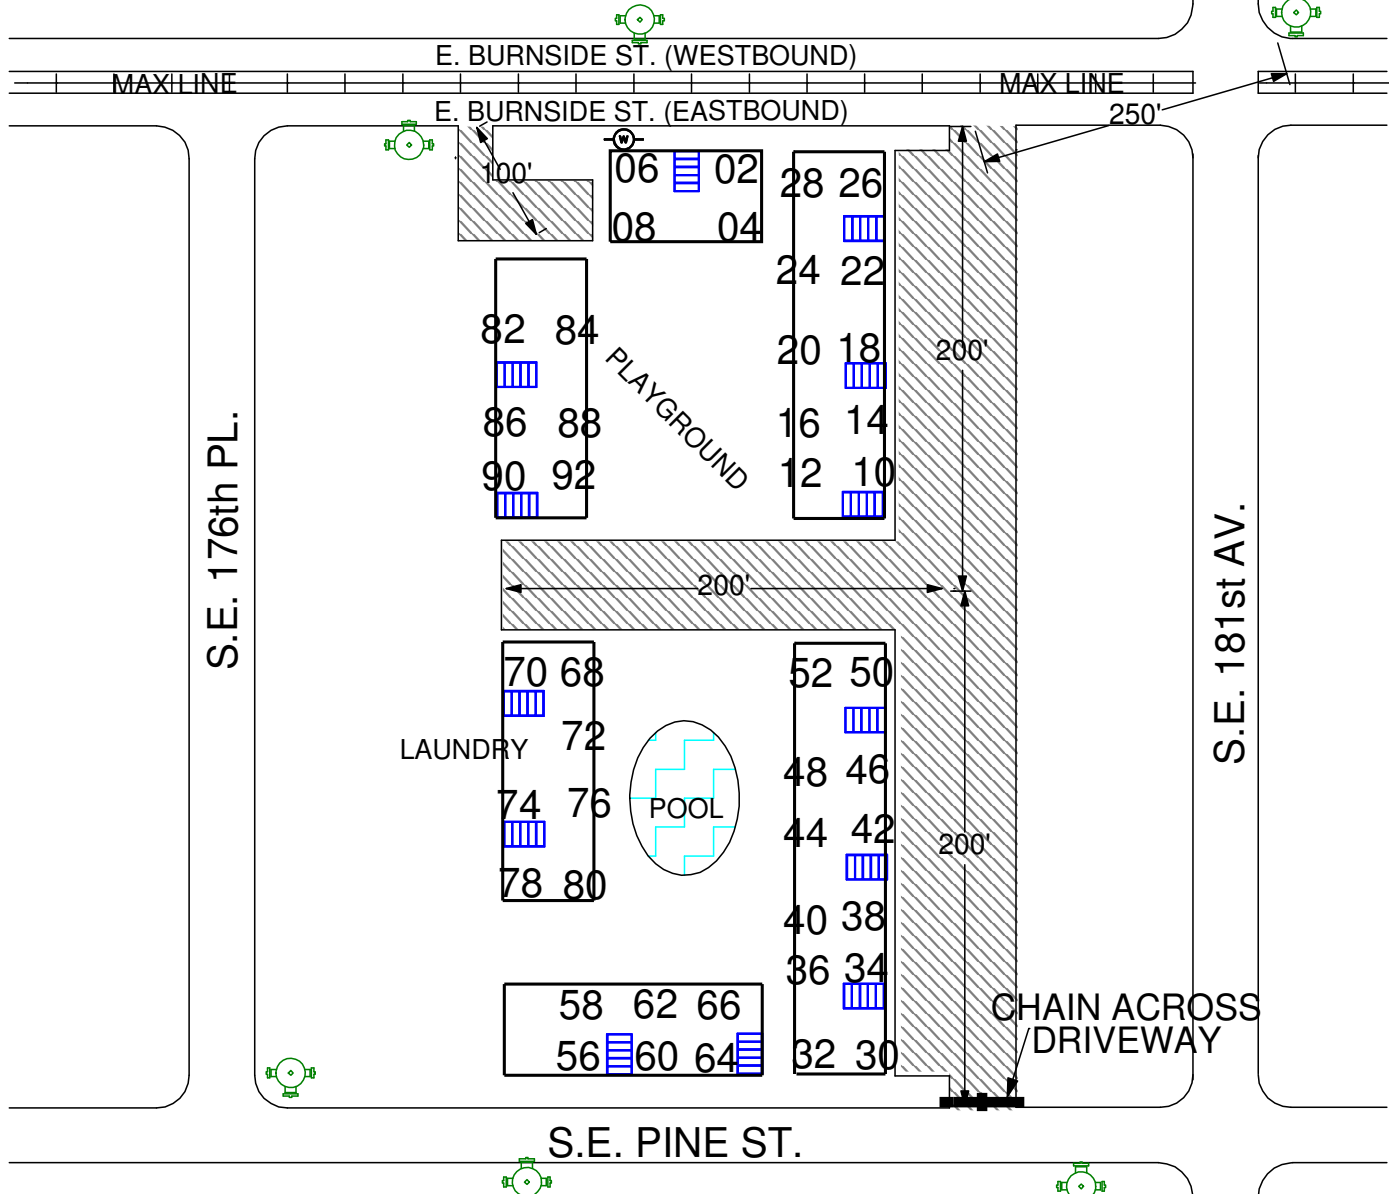

Special Notes

ALL UNIT NUMBERS
BEGIN WITH 178

Page 1 of 1

Occ. Name: **JEANNE ANNE APARTMENTS**

Address: **17802 - 17892 E. BURNSIDE ST.**

Occ Type: **INDIV. ADDRESSED APTS.**

Cross St: **N.E. 181st AV**

Map # 5303D

L X W 40 x 60 (LG BLDGS)

Stories or Height: 2 STORY

Total Bldg Area: 4800sq. ft.

Sprinkler: FDC Location

NONE

Riser:

NONE

Roof Construction

LIGHTWEIGHT TRUSS

Building Construction

WOODFRAME

Drawn By: JOHNSON