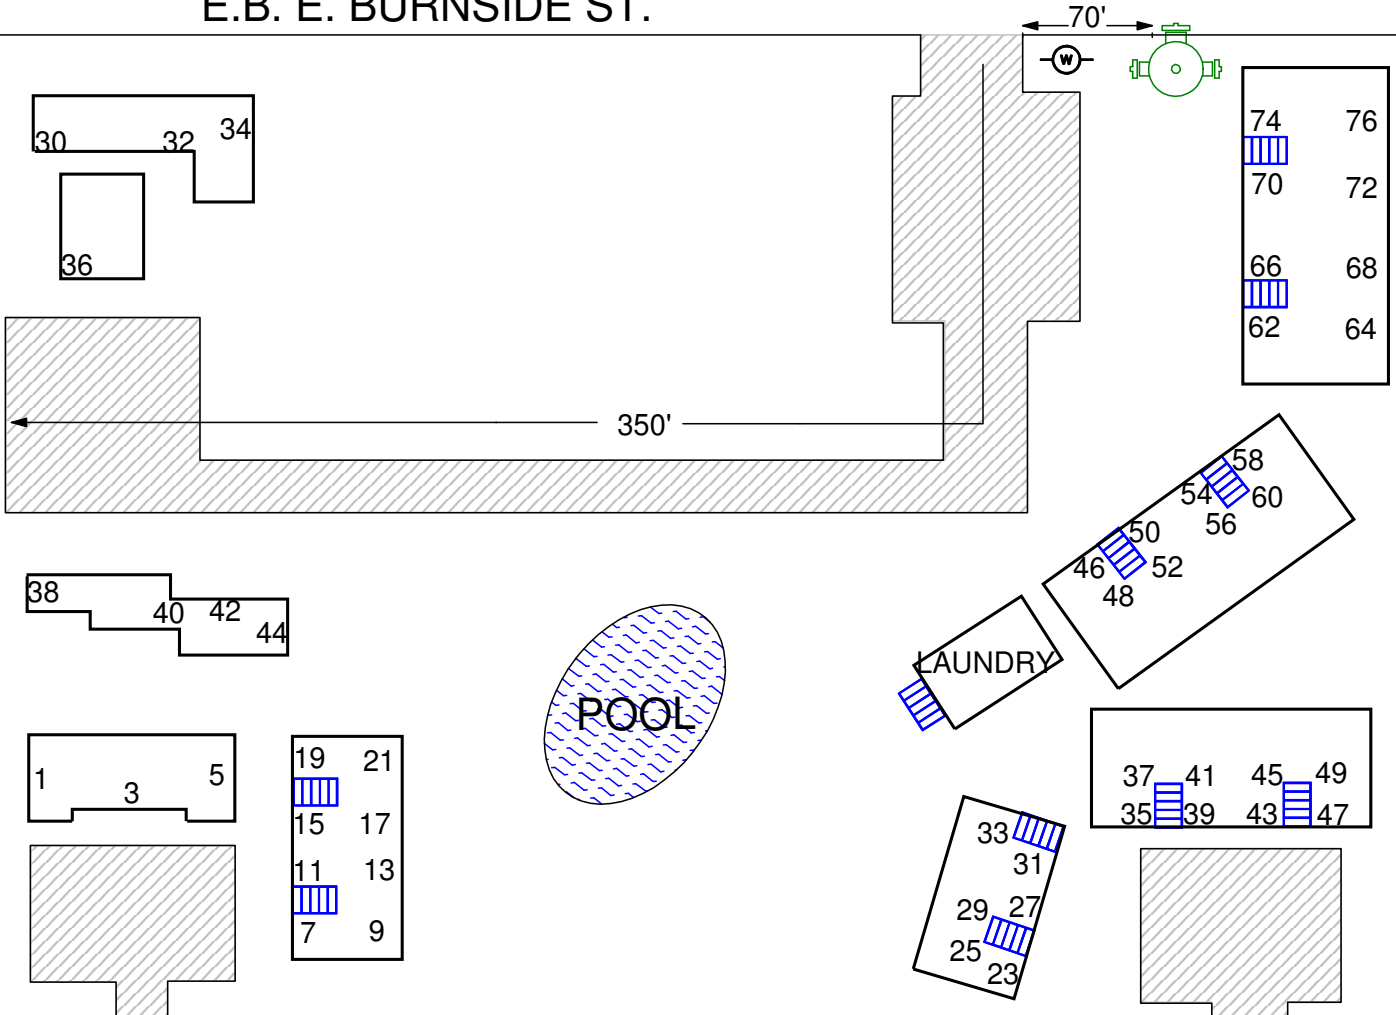

Special Notes

UNIT ADDRESSES BEGIN WITH 177

Page 1 of 1

Occ. Name: LANTANA APTS
 Address: 17730 - 17776 E. BURNSIDE ST
17701 - 17749 SE PINE ST
 Occ Type: INDIV. ADDRESSED APTS.
 Cross St: S.E. 176th PL. Map # 5303D

E.B. E. BURNSIDE ST.

S.E. PINE ST.

L X W 100 x 40
 Stories or Height: 1 & 2 STORIES
 Total Bldg Area: 4,000 sq. ft. / FLOOR

Sprinkler: FDC Location
NONE
 Riser:
NONE

Roof Construction
LIGHTWEIGHT WOODFRAME, COM