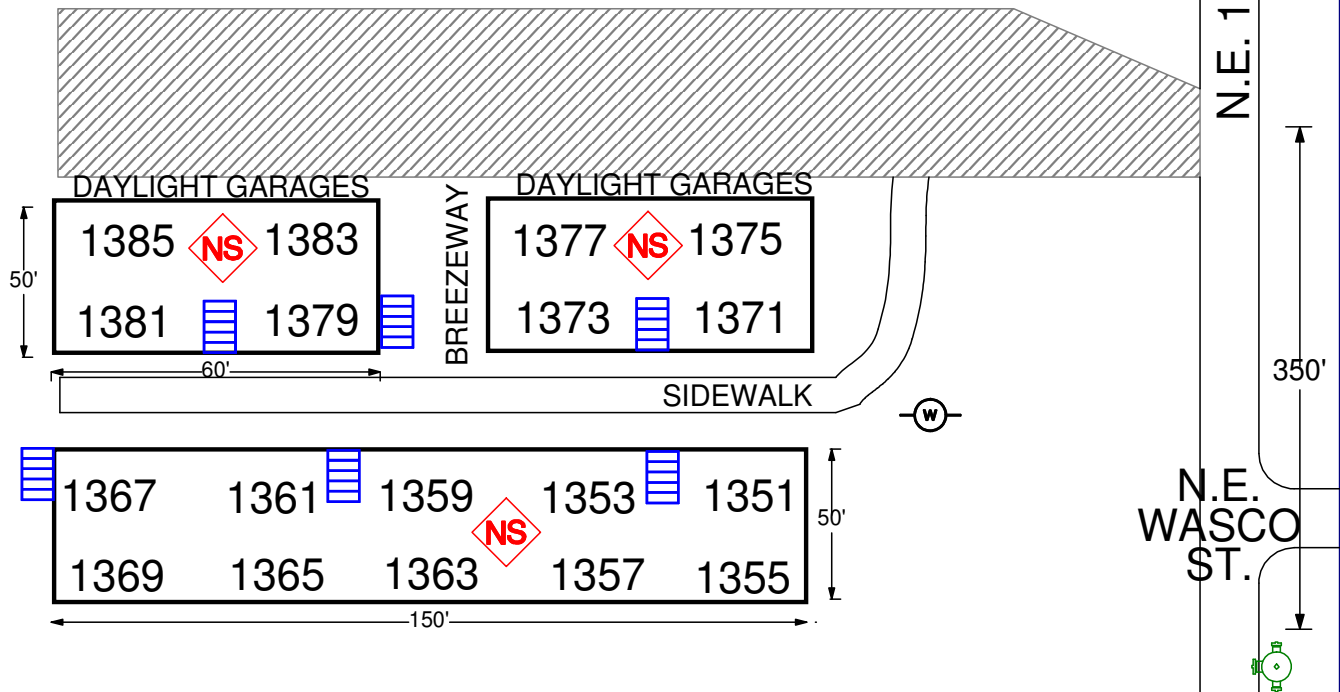

Special Notes

Occ. Name: **FIRCREST APARTMENTS**

Address: **INDIV. ADDRESSED APARTMENTS**

Occ Type: **1351 - 1385 N.E. 162nd AV.**

Cross St: **N.E. BARR RD.**

Map # 5302

Page 1 of 1

N.E. HALSEY ST.

N.E. BARR RD.

N.E. 162nd AVE.

Stories or Height:
 NORTH BLDGS: 3 STORIES
 SOUTH BLDG: 2 STORIES

Total Bldg Area:
 NORTH BLDGS: 2,500 sq. ft. / floor
 SOUTH BLDG: 7,500 sq. ft. / floor

Sprinkler: FDC Location

NS

Riser:

NONE

NONE

Roof Construction
WOODFRAME

Building Construction
WOODFRAME