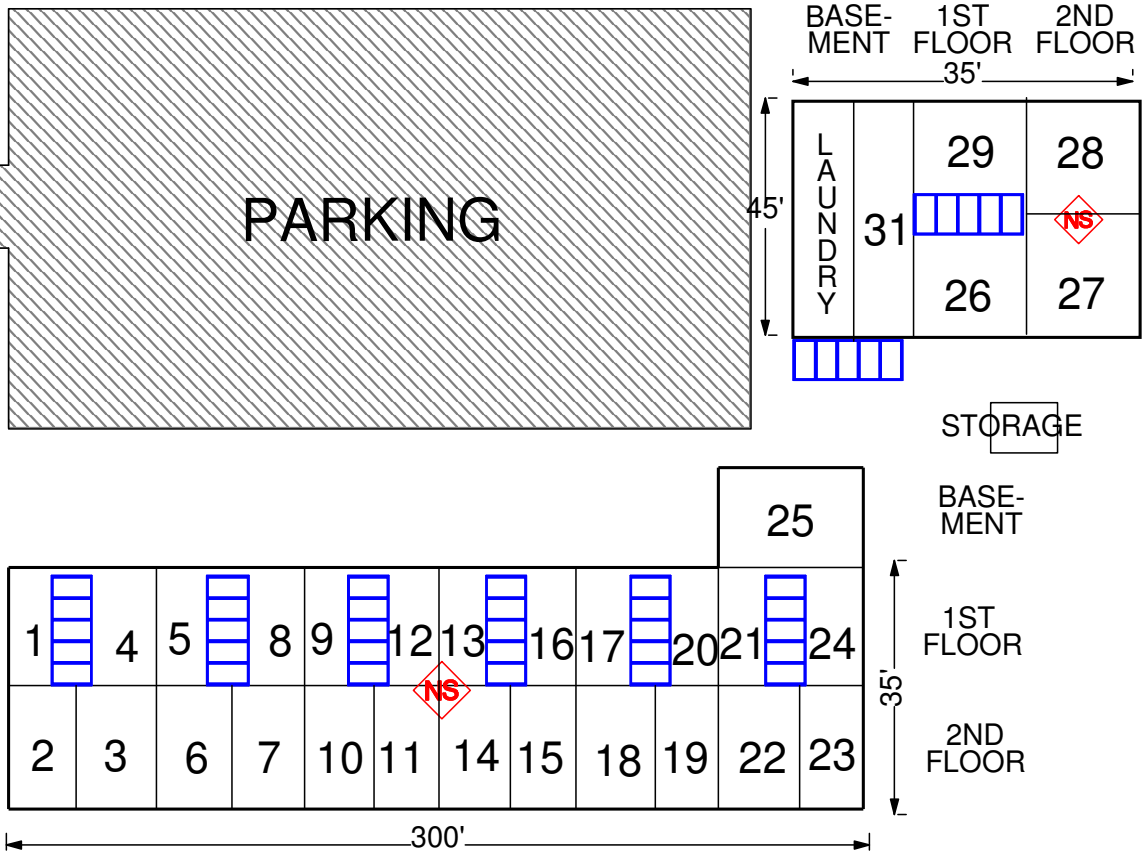

Special Notes

Occ. Name: MONTEVIDEO

Address: 1210 N.E. 181st AV.

Occ Type: APARTMENTS

Page 1 of 1

Cross St: N.E. WASCO ST.

Map # 5304A

NE 181st AV

NOTE: THERE ARE BASEMENT UNITS IN BOTH BUILDINGS

L X W EAST: 35 x 45
SOUTH: 35 x 100

Stories or Height: 2 + BASEMENT

Total Bldg Area: EAST: 1,600 sq. ft.
SOUTH: 10,500 sq. ft.

Sprinkler: FDC Location

Riser: **NONE**