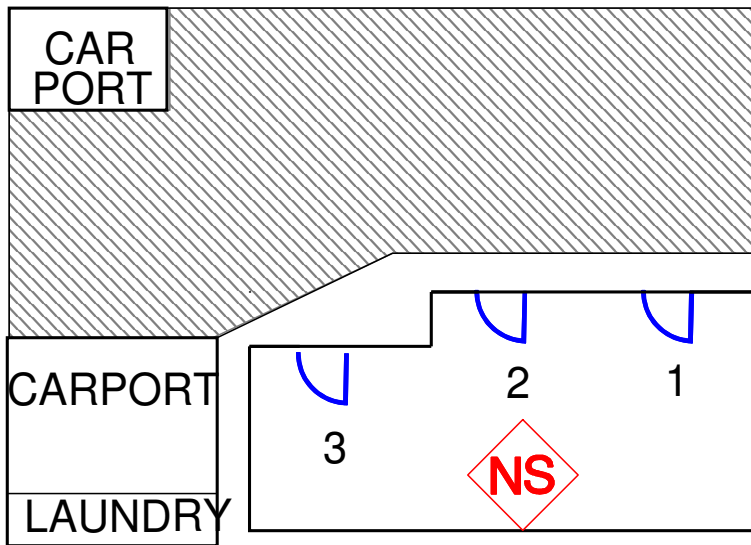

Special Notes

Occ. Name: NO-NAME APARTMENTS

Address: 915 N.E. 181st AV

Occ Type: APARTMENTS

Page 1 of 1

Cross St: NE.E PACIFIC ST.

Map # 5303B

N.E. PACIFIC ST.

150'

315'

N.E. PACIFIC CT.

N
E
1
8
1
A
V

N.E. OREGON ST.

Stories or Height: 1 STORY

Total Bldg Area: 1,500 sq. ft.

Sprinkler: FDC Location