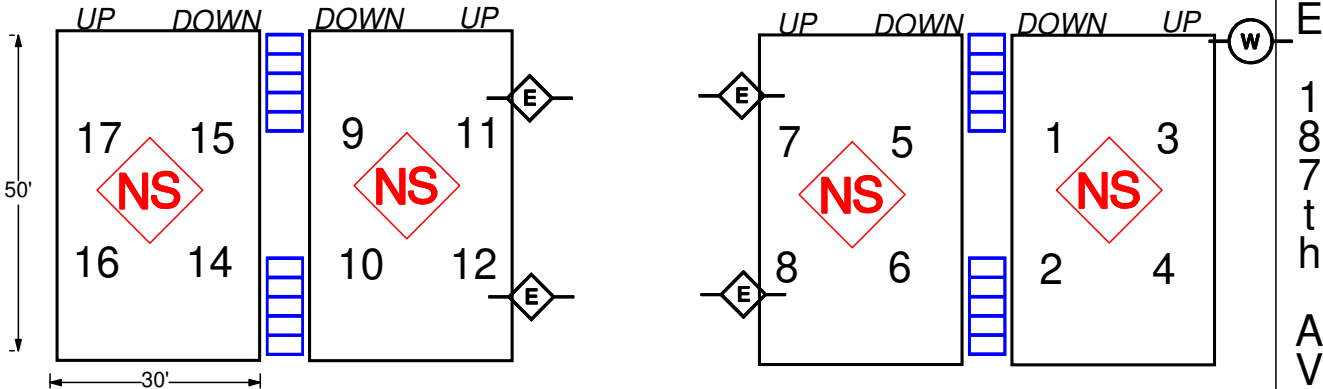

Special Notes

Occ. Name: ROCKWOOD APARTMENTS

Address: 911 S.E. 187th AV.

Occ Type: APARTMENTS

Page 1 of 1

Cross St: S.E. YAMHILL ST. Map # 5404A

LAUNDRY

300'

S E 187th AV

S.E. YAMHILL ST.

L X W 30 x 50	Sprinkler: FDC Location	
Stories or Height: 2 STORIES	Riser: NONE	
Total Bldg Area: 1,500 sq. ft. / FLOOR	NONE	
Roof Construction WOODFRAME, PITCHED COMP.	Building Construction LIGHTWEIGHT WOODFRAME	