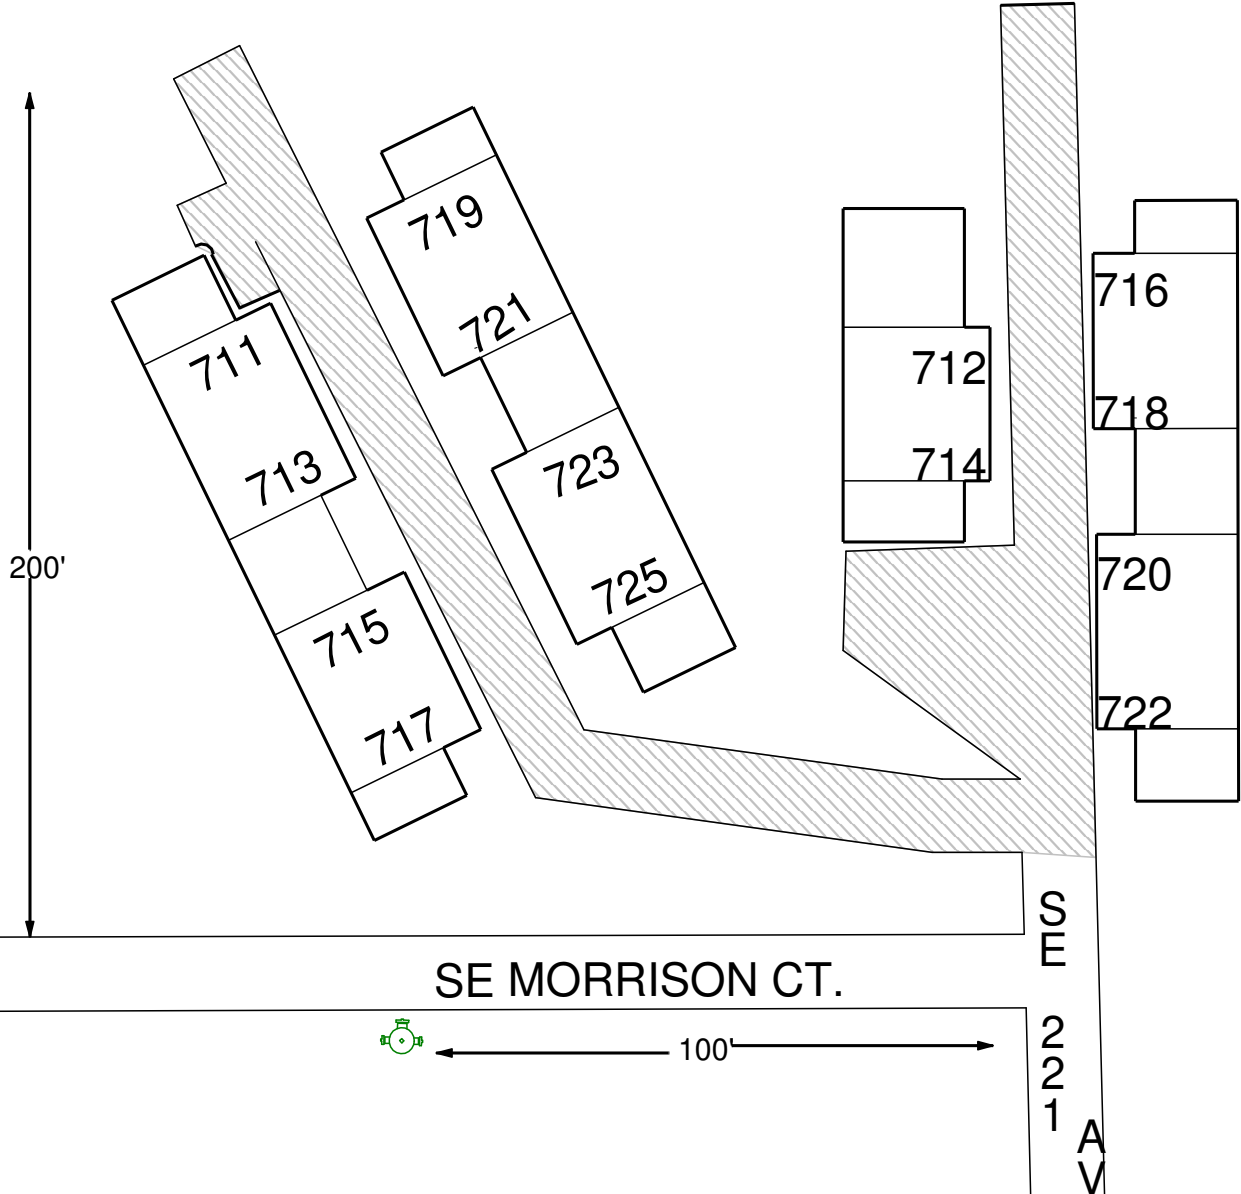

Special Notes

Occ. Name: 221st ESTATES

Address: 711-725 SE 221 AV

Occ Type: INDIV. ADDRESSED APTS.

Page 1 of 1

Cross St: SE MORRISON CT

Map # 5405B

L X W X

Stories or Height: 1 STORY - 15'

Total Bldg Area: X

Sprinkler: FDC Location
NONE

Riser:
NONE

Roof Construction
LIGHTWEIGHT WOODFRAME

Building Construction
WOODFRAME

Drawn By: BERNT