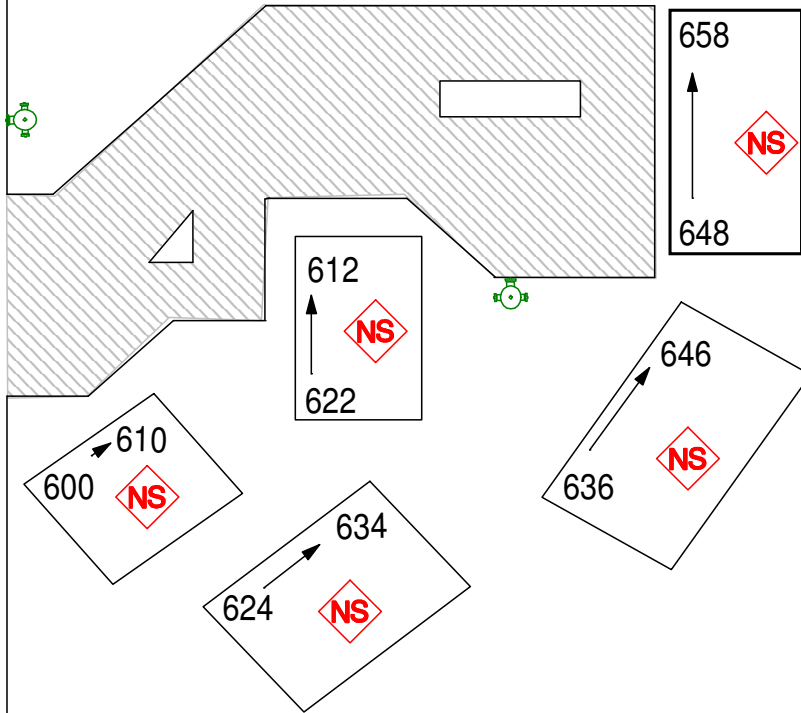

Special Notes

Occ. Name: **STARK MANOR APTS**

Address: **600-658 S.E 217th AV**

Occ Type: **INDIV. ADDRESSED APTS.**

Page 1 of 1

Cross St: **SE STARK ST**

Map # 5405B

SE STARK ST

217 AV

L X W X

Stories or Height: 20 FT.

Total Bldg Area: X

Sprinkler: FDC Location

NONE

Riser:

NONE

NS

Roof Construction

LIGHTWEIGHT WOODFRAME

Building Construction

WOODFRAME

Drawn By: Katz