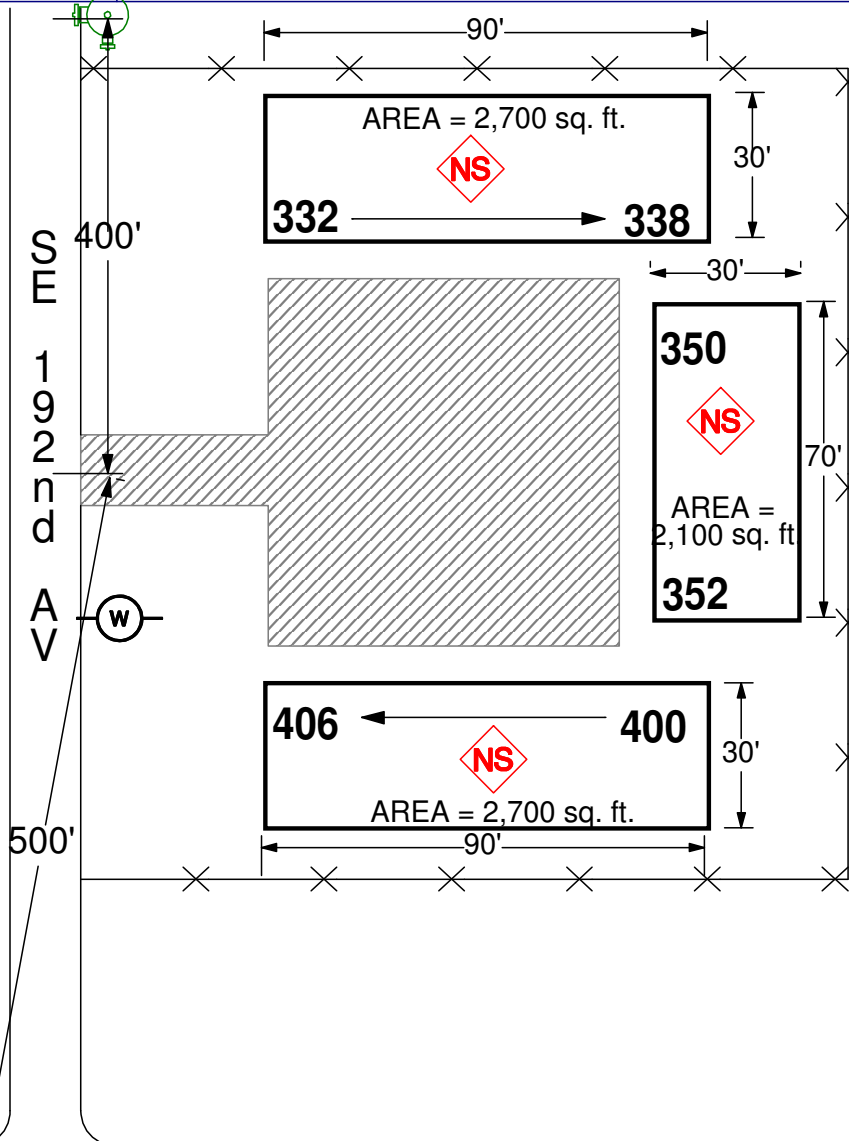

Special Notes

Occ. Name: **FREDERICKSBURG SQUARE APTS.**

Address: **332 - 406 S.E. 192nd AV.**

Occ Type: **INDIV. ADDRESSED APTS.**

Page 1 of 1

Cross St: **S.E. STARK ST.**

Map # 5304D

S.E. STARK ST.

L X W 30 x 90  
& 30 x 70

Stories or Height: 1 STORY

Total Bldg Area: 2,100 - 2,700 sq. ft.

Sprinkler: FDC Location  
**NONE**

Riser:  
**NONE**

**NS**

Roof Construction  
**WOODFRAME**

Building Construction  
**WOODFRAME**