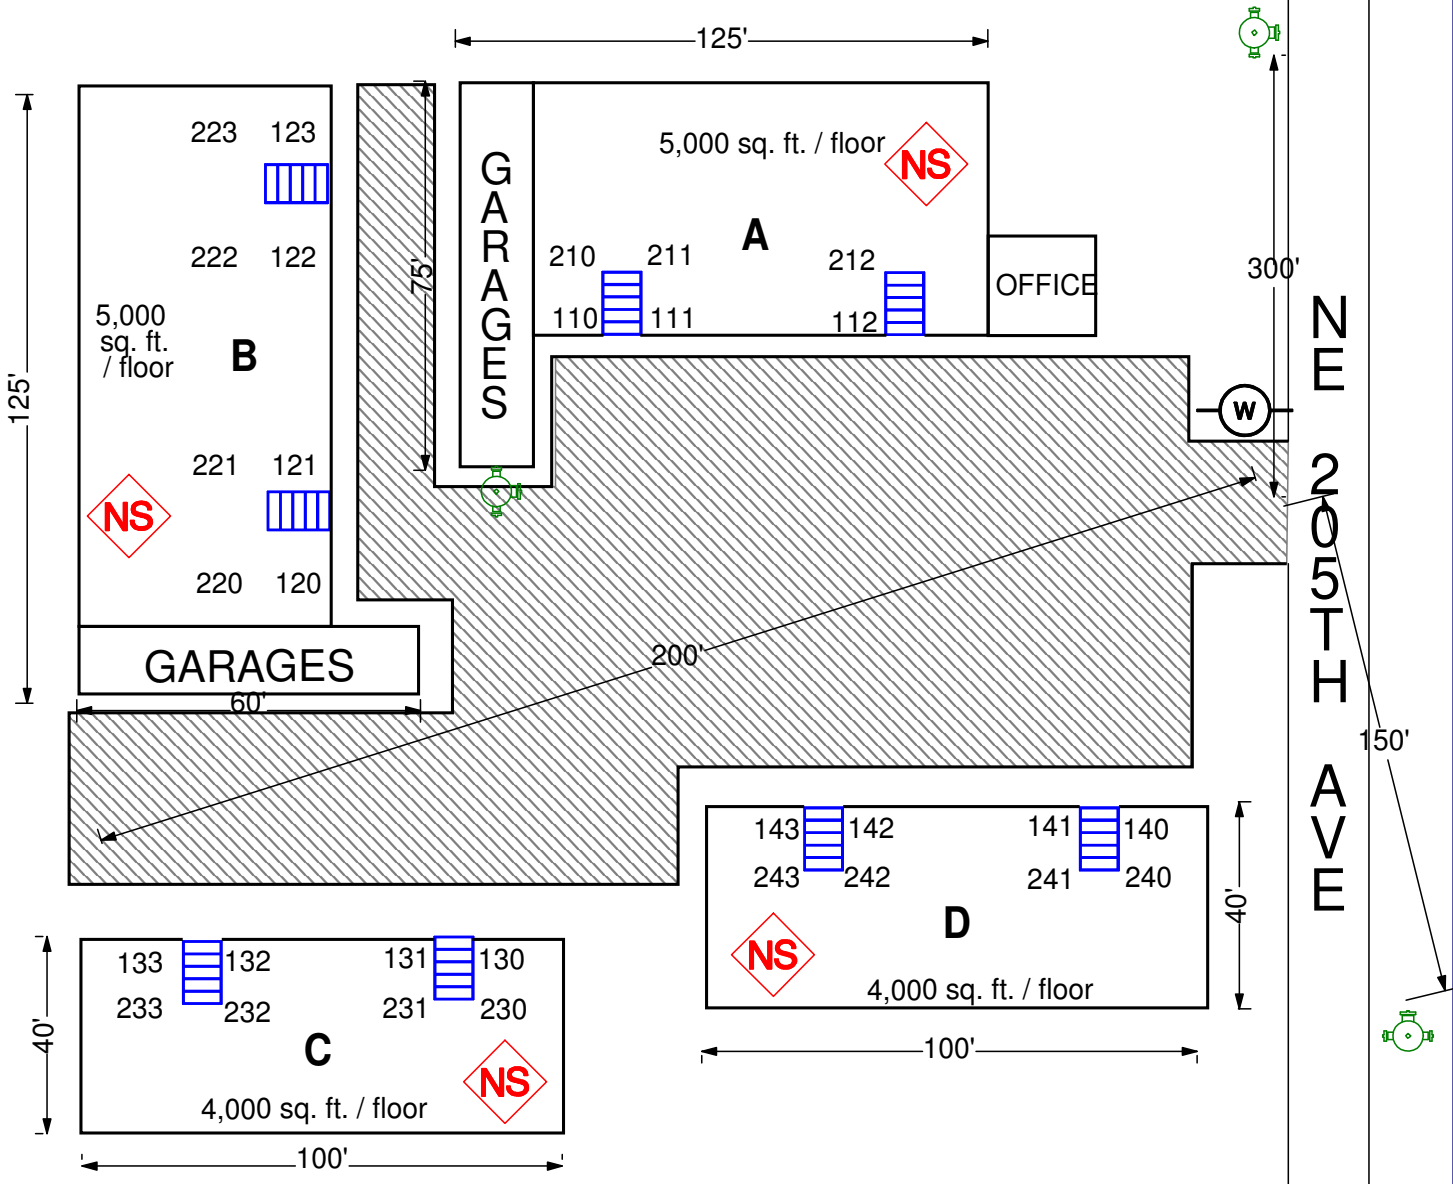

Special Notes

Occ. Name: CEDAR GROVE APARTMENTS

Address: 2667 N.E. 205TH AVE.

Occ Type: APARTMENTS

Page 1 of 1

Cross St: N.E. SANDY BV.

Map # 5205A

L X W AS ABOVE
 Stories or Height 2 STORIES
 Total Bldg Area: AS ABOVE

Sprinkler: FDC Location
 NONE
 Riser:
 NONE

NS

Roof Construction
 LIGHT WEIGHT WOODFRAME, PITCHED COMP.

Building Construction
 LIGHTWEIGHT WOODFRAME