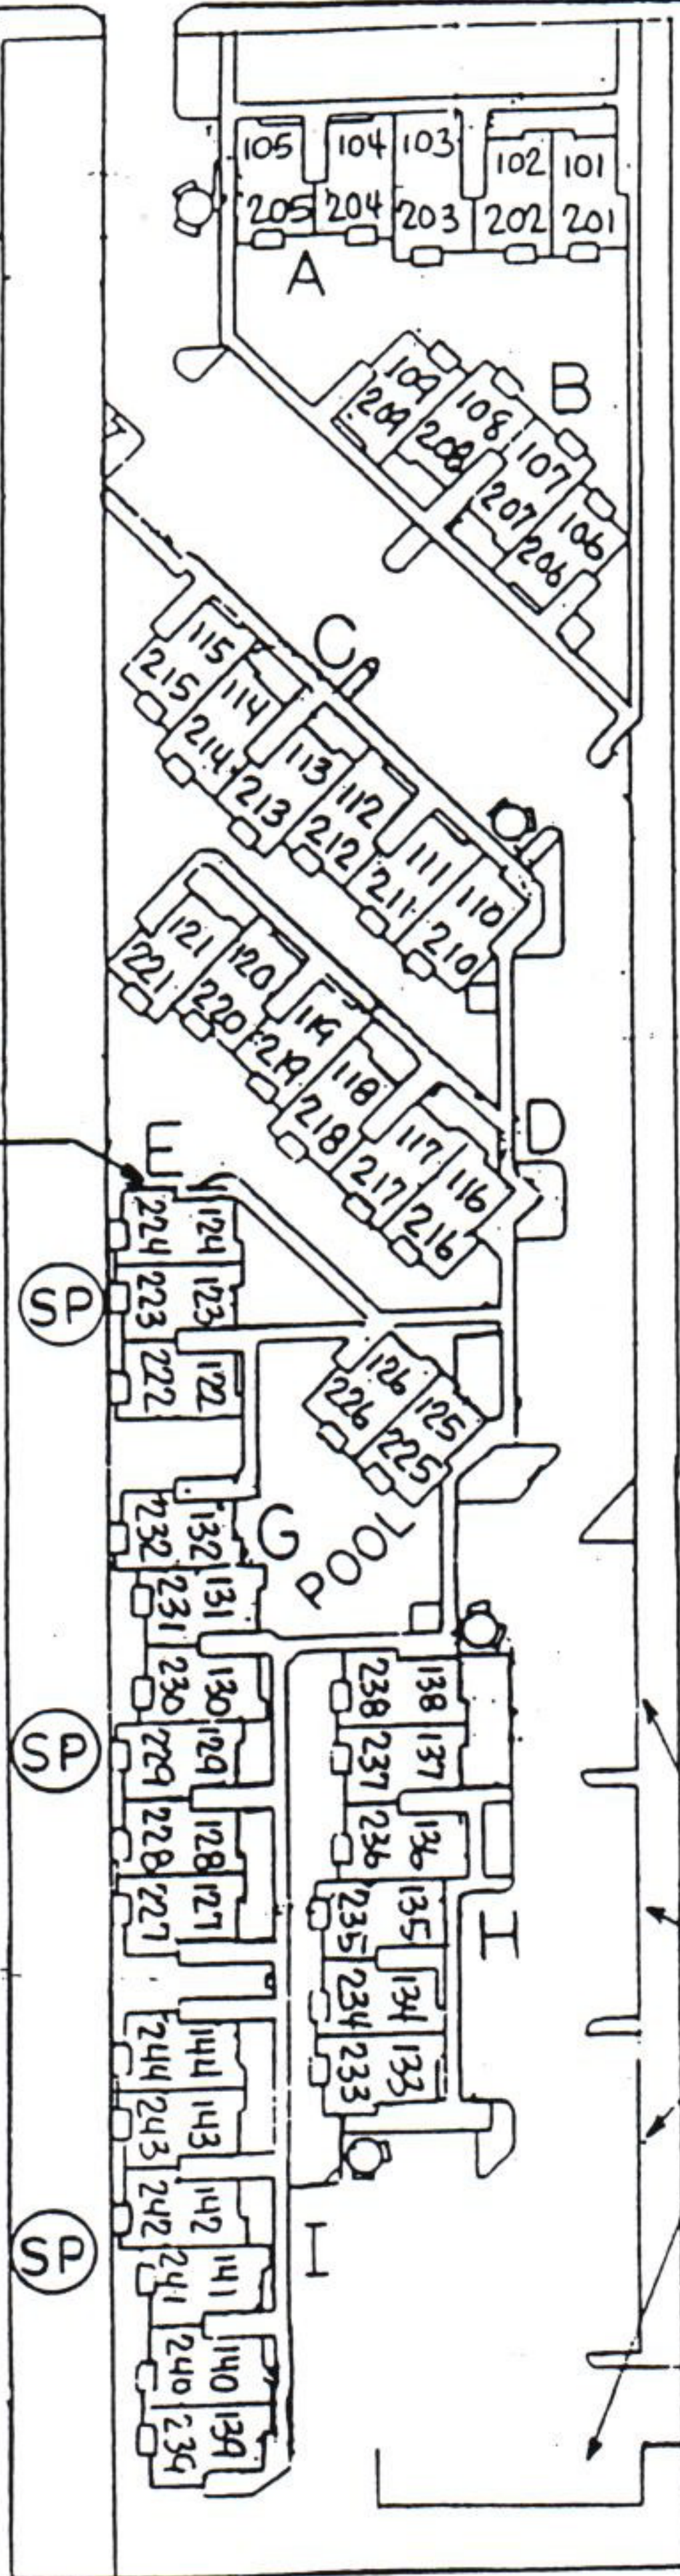

S.E. STARK

1135

SUN POINTE
23900 S.E. STARK

NOTE: CONTROL VALVE UNDER AIRWELL BLDG. E

GARAGES