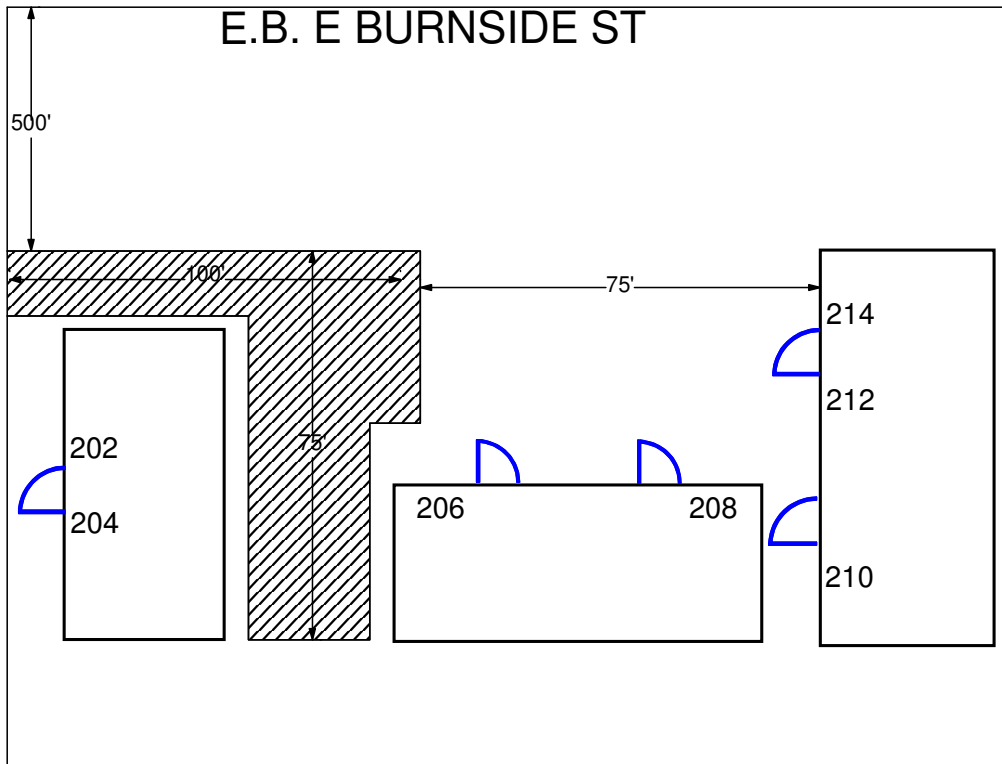

Special Notes

Occ. Name: LAS CASAS SIETE

Address: 202 - 214 SE 172ND AVE

Occ Type: APARTMENTS

Page 1 of 1

Cross St: E BURNSIDE ST Map # 5303D

NE COUCH ST

W.B. E BURNSIDE ST

MAX LINE

E.B. E BURNSIDE ST

SE ANKENY ST

SE  
1  
7  
2  
ND  
AVE

L X W X

Stories or Height: X

Total Bldg Area: X sq. ft.

Sprinkler: FDC Location