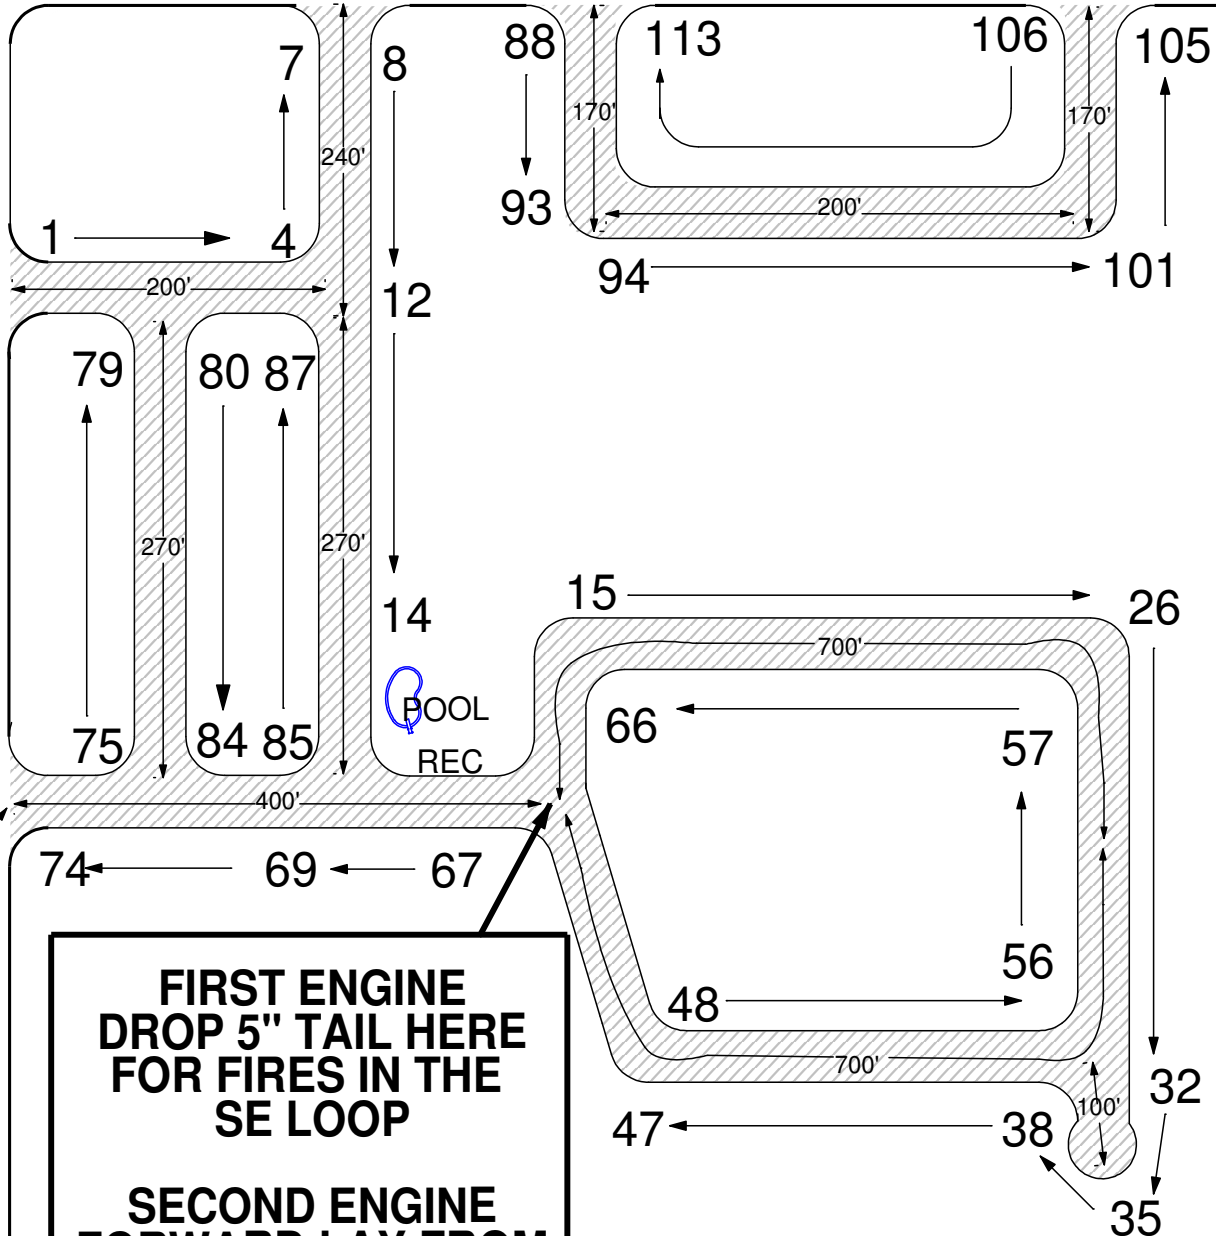

Name

SANDY BV MONTAVILLA

Address

20140 NE SANDY BV

Page

1 of 1

N.E. SANDY BLVD.

N.E. 201st AVE.

**FIRST ENGINE  
DROP 5" TAIL HERE  
FOR FIRES IN THE  
SE LOOP**

**SECOND ENGINE  
FORWARD LAY FROM  
HYDRANT ON 201st  
AND RELAY PUMP  
TO ATTACK ENGINE**