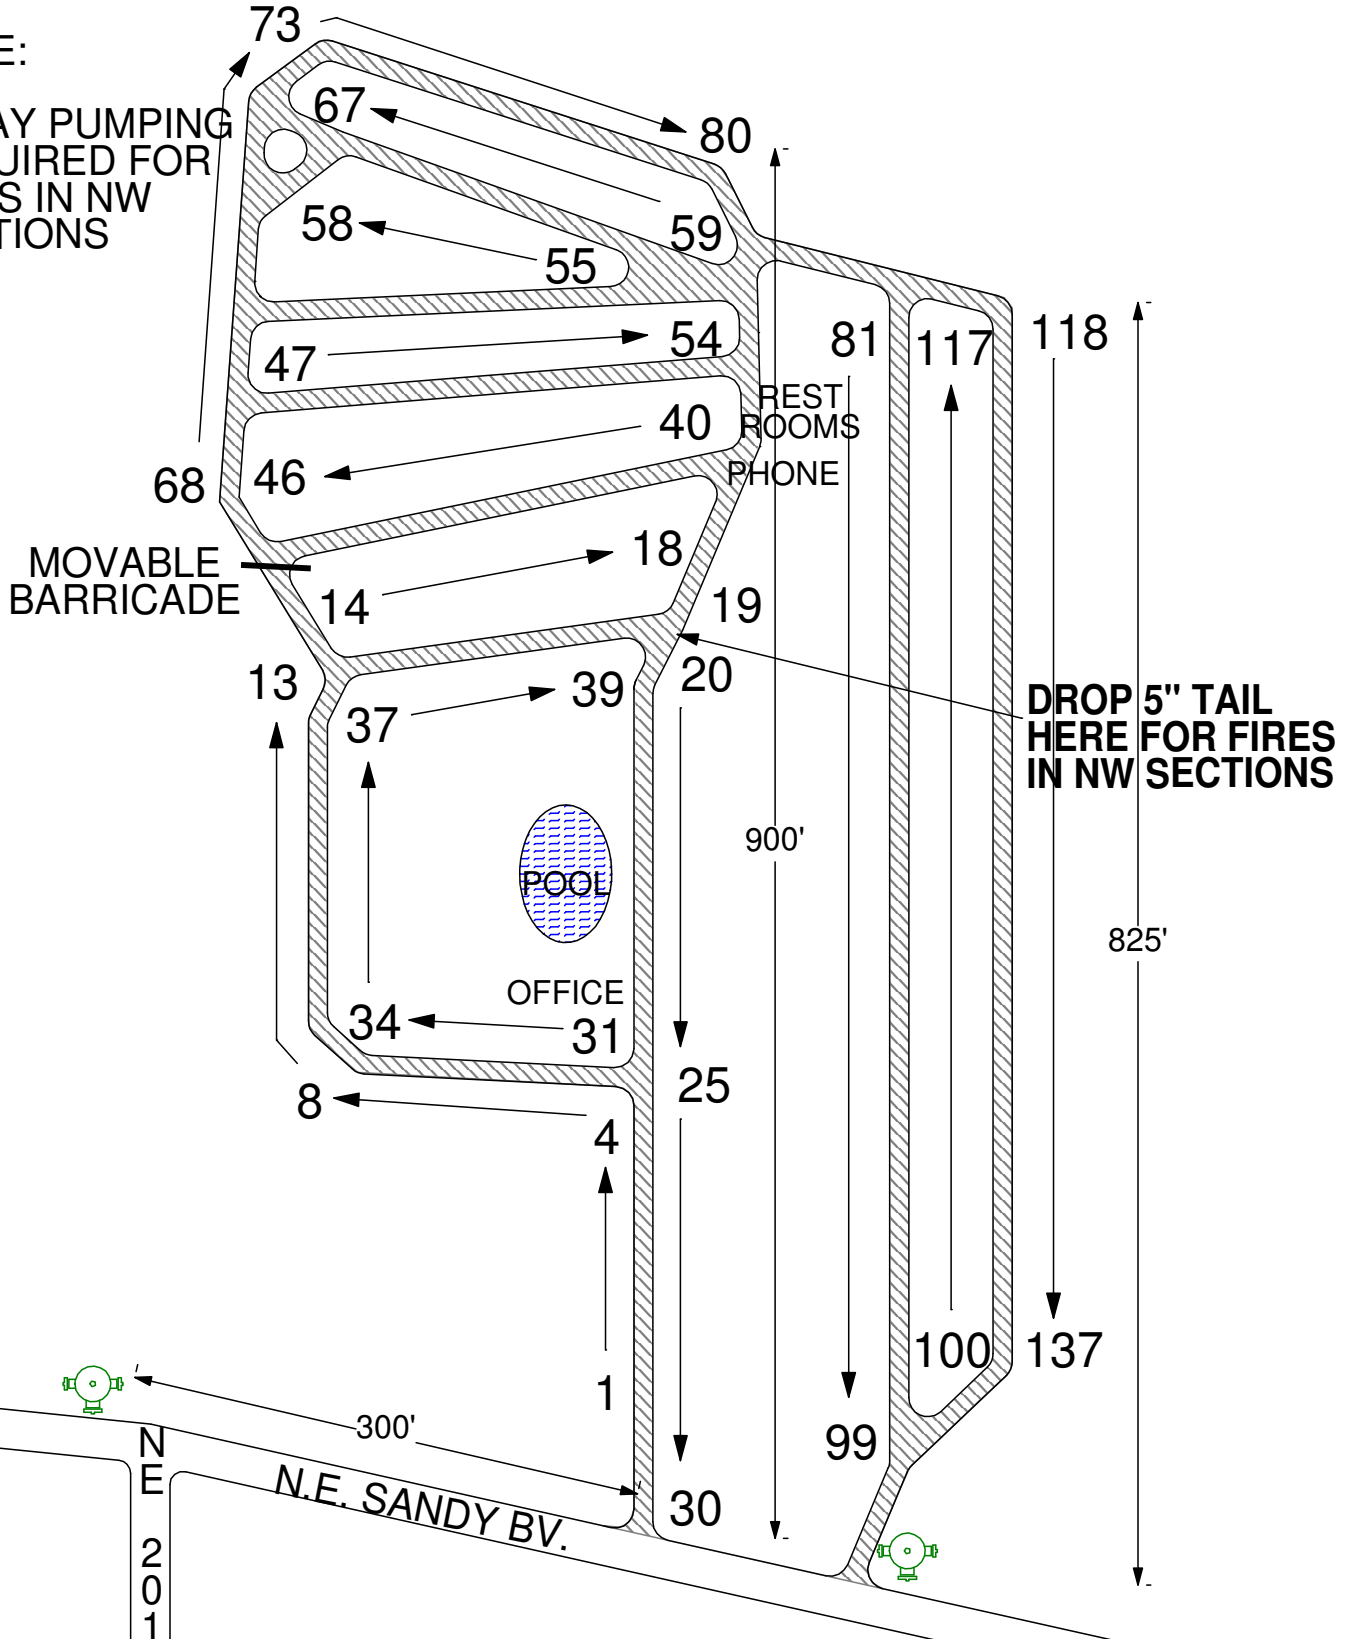

Name

ROLLING HILLS MOBILE TERRACE

Map # 5205A

Address

20145 N.E. SANDY BV.

NOTE:

RELAY PUMPING  
REQUIRED FOR  
FIRES IN NW  
SECTIONS

4145