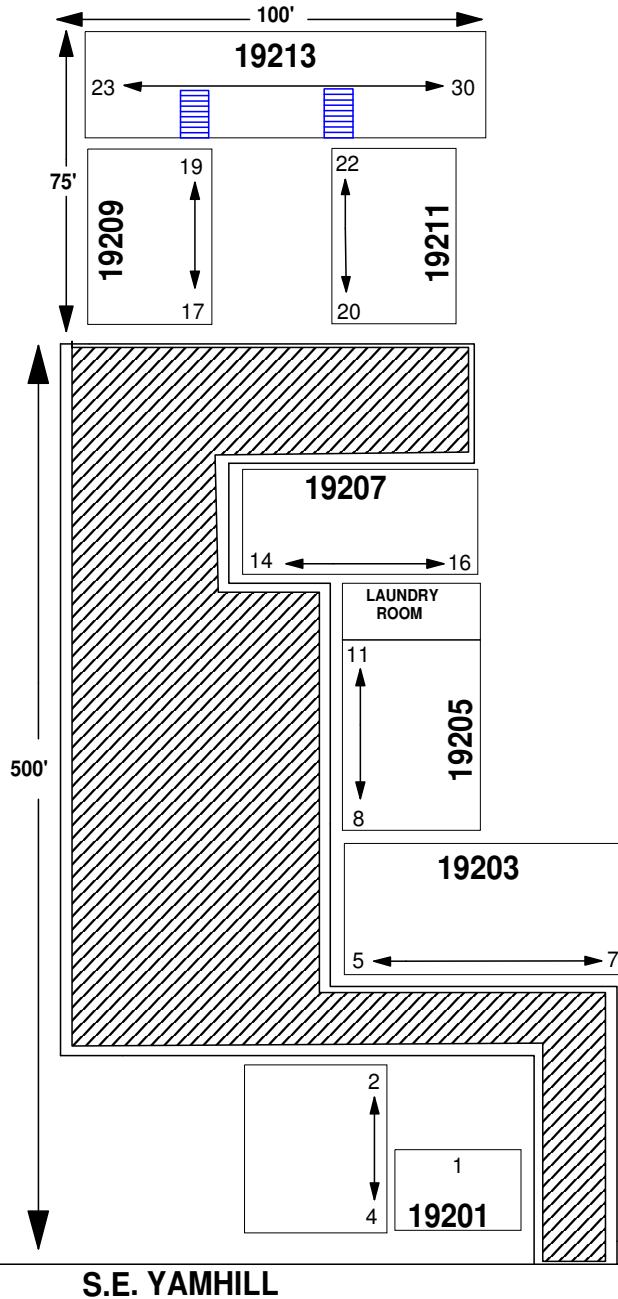

**SPECIAL NOTES :**

- 1. Occ. Name: YAMHILL APTS.
- 2. Address: 19201 - 19213 S.E. YAMHILL
- 3. Occ Type: APARTMENTS
- 4. Cross St: 192 ND ST. & YAMHILL

8. Map #

190 TH ST.

S.E. YAMHILL

Total Bldg. Area :

Bldg. Ht. :