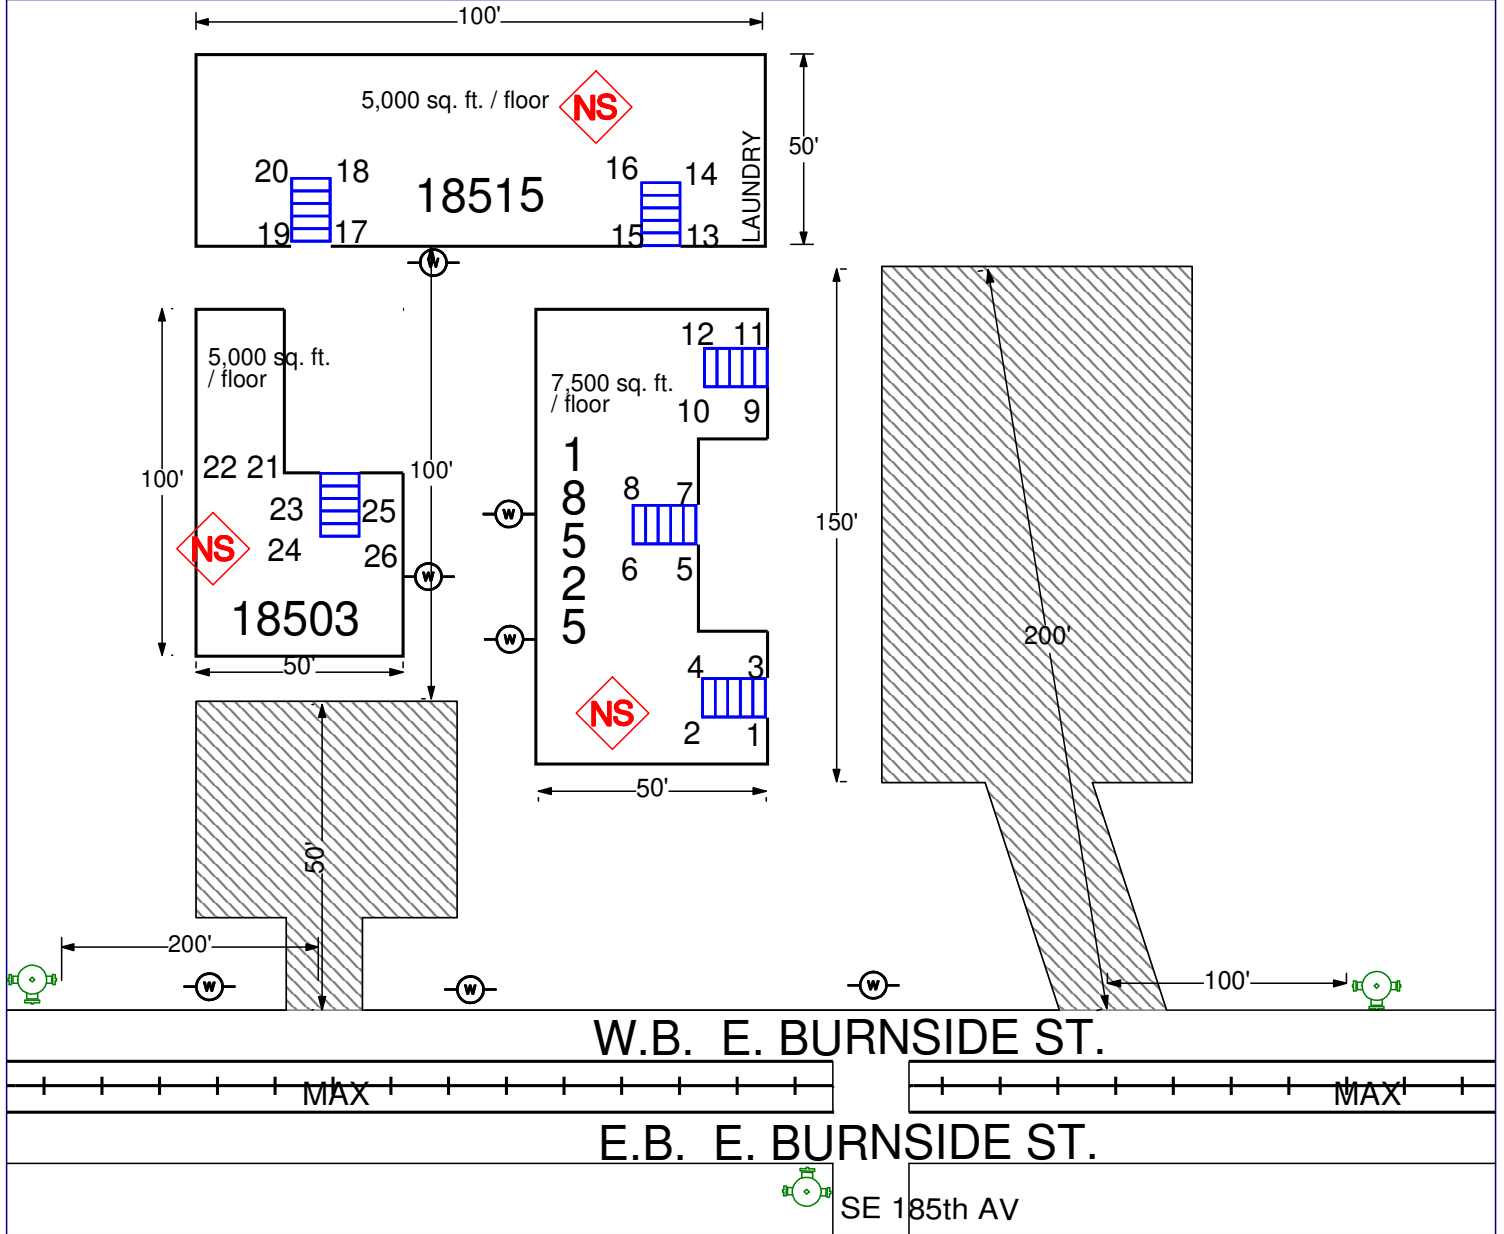

Special Notes

Occ. Name: PINEWOOD APTS

Address: 18503-18515-18525 E. BURNSIDE ST.

Occ Type: APARTMENTS

Page 1 of 1

Cross St: S.E. 185TH & 188TH AVENUE Map # 5304C

<p>L X W AS ABOVE</p> <p>Stories or Height: 2 STORIES</p> <p>Total Bldg Area: AS ABOVE</p>	<p>Sprinkler: FDC Location</p> <p>NONE</p> <p>Riser:</p> <p>NONE</p>	<p>NS</p>
<p>Roof Construction</p> <p>WOOD FRAME - PITCHED COMP.</p>	<p>Building Construction</p> <p>WOOD FRAME CONSTRUCTION</p>	