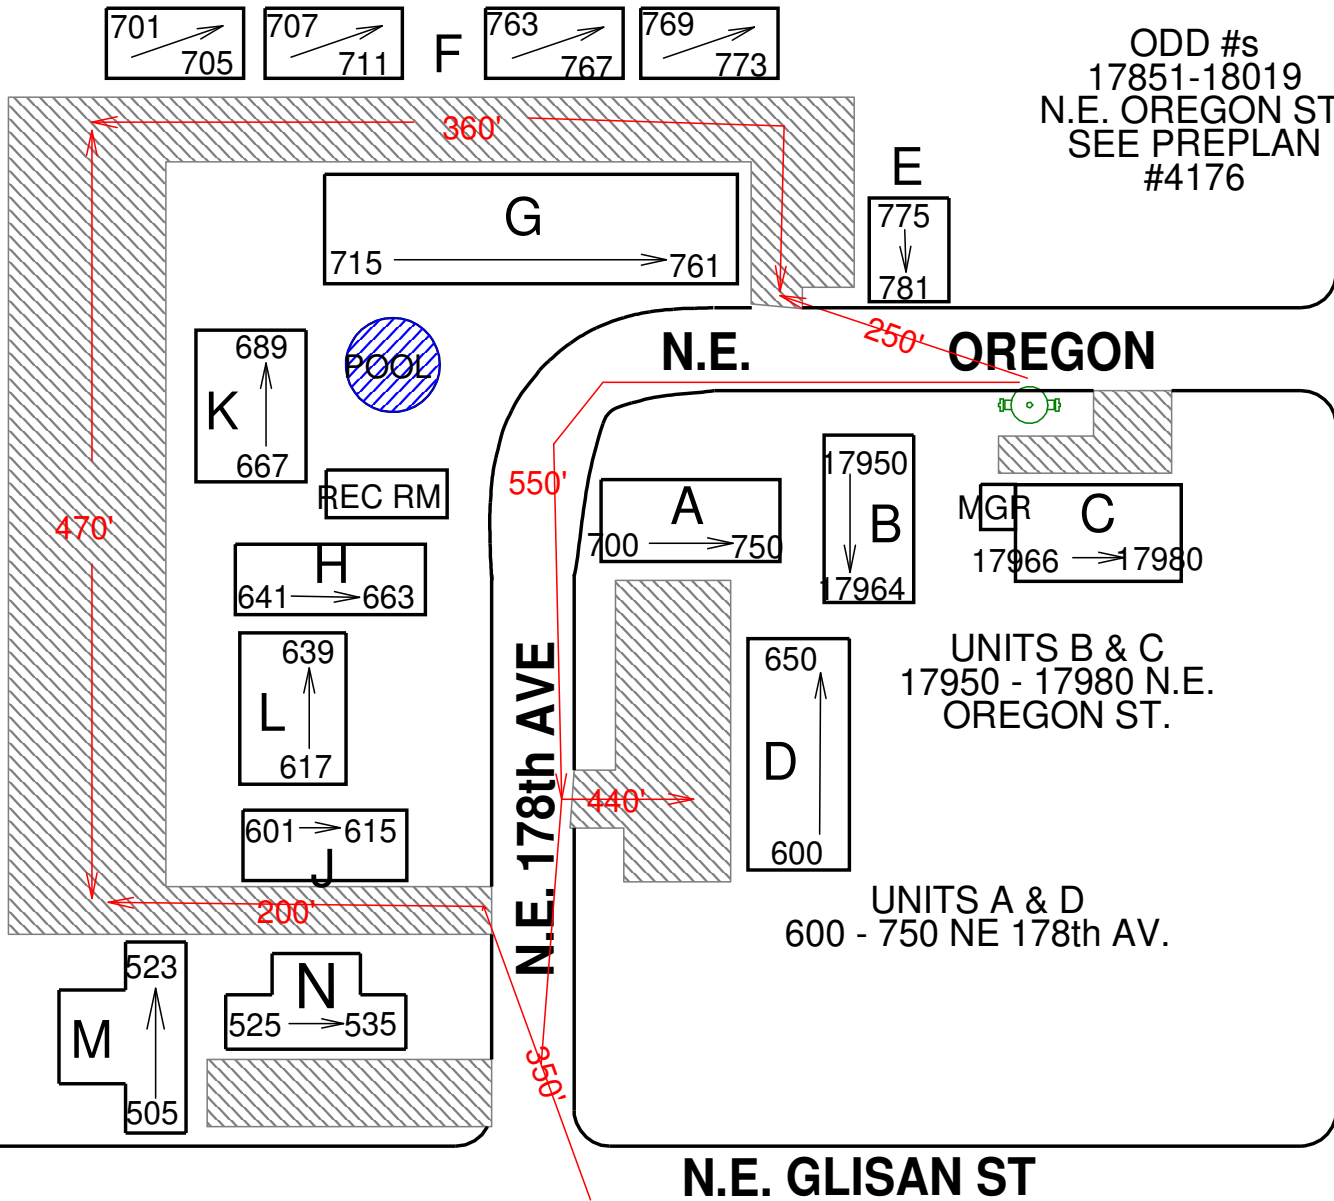

Special Notes

Occ. Name: PINE SQUARE APARTMENTS

Address: 17950 - 17980 N.E. OREGON ST.
505 - 781 N.E. 178th AVE.
600 - 750 N.E. 178th AVE. Map # 5303B

Page 1 of 1

ODD #s
17851-18019
N.E. OREGON ST.
SEE PREPLAN
#4176

UNITS B & C
17950 - 17980 N.E.
OREGON ST.

UNITS A & D
600 - 750 NE 178th AV.

L X W X

Stories or Height: 2 STORIES

Total Bldg Area: X sq. ft.

Sprinkler: FDC Location

Riser: NONE

NS