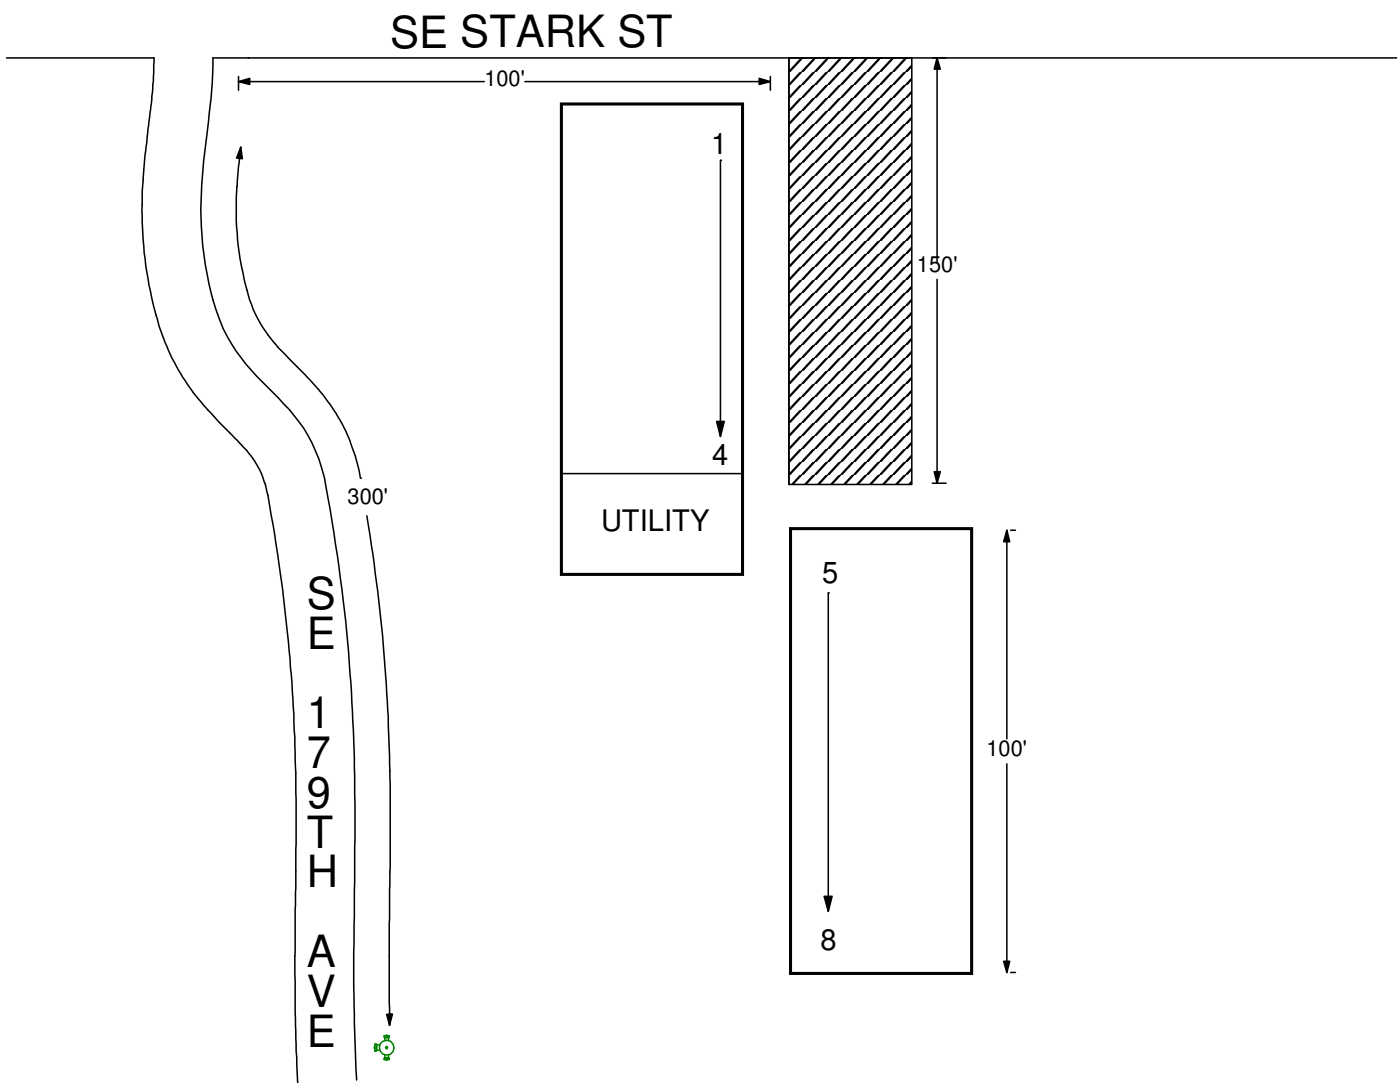

Special Notes

Occ. Name: LAUREL LANE

Address: 17920 SE STARK

Occ Type: APARTMENTS

Page 1 of 1

Cross St: SE 179TH AVE

Map # 5403B

L X W X  
 Stories or Height: X  
 Total Bldg Area: X sq. ft.

Sprinkler: FDC Location  
 Riser:

Haz Materials	Guide & ID #
1. X	X
2. X	X
3. X	X

Roof Construction  
 X

Building Construction  
 X