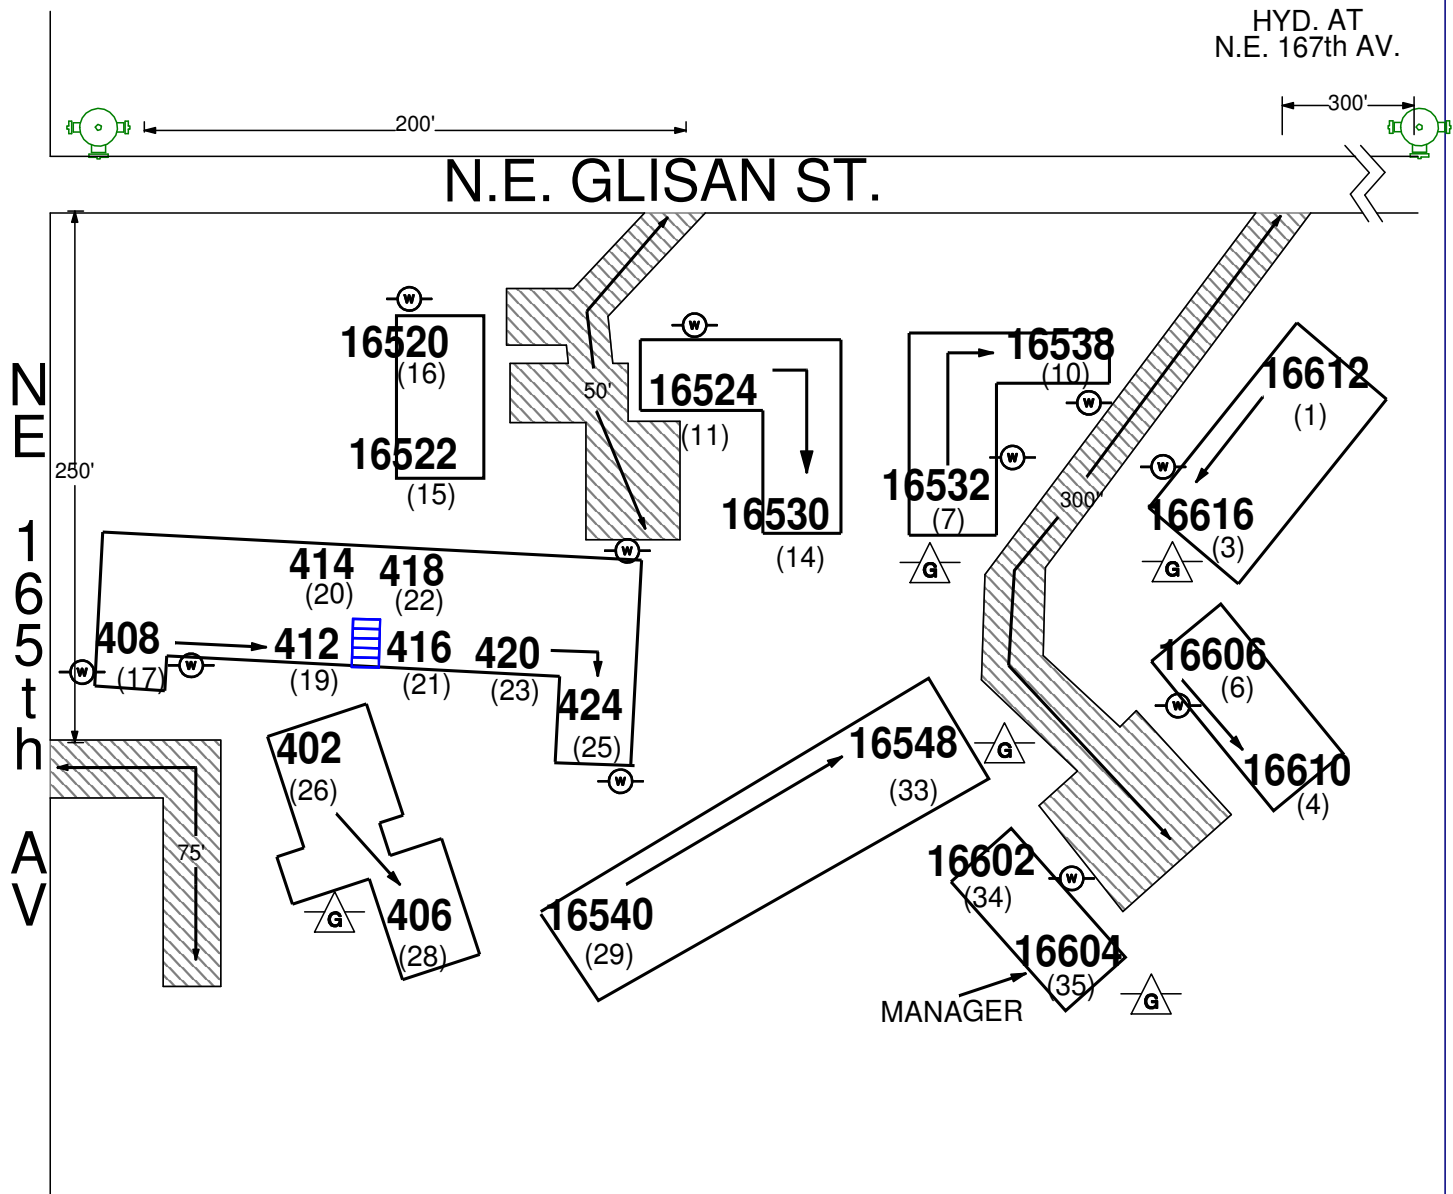

Special Notes

Occ. Name: QUEEN'S COMMONS APTS.

INDIV. ADDRESSED UNITS ALSO HAVE APT. NO.

Address: 16520-48, 16602-16 N.E. GLISAN ST.

APT. NO. IN ()

& 402-424 N.E. 165th AV.

Page 1 of 1

Cross St: N.E. 165th AV. & GLISAN ST. Map # 5303A

L X W VARIES

Stories or Height: 1 & 2 STORY

Sprinkler: FDC Location
NONE

Riser:
NONE

Roof Construction
WOODFRAME

Building Construction
WOODFRAME