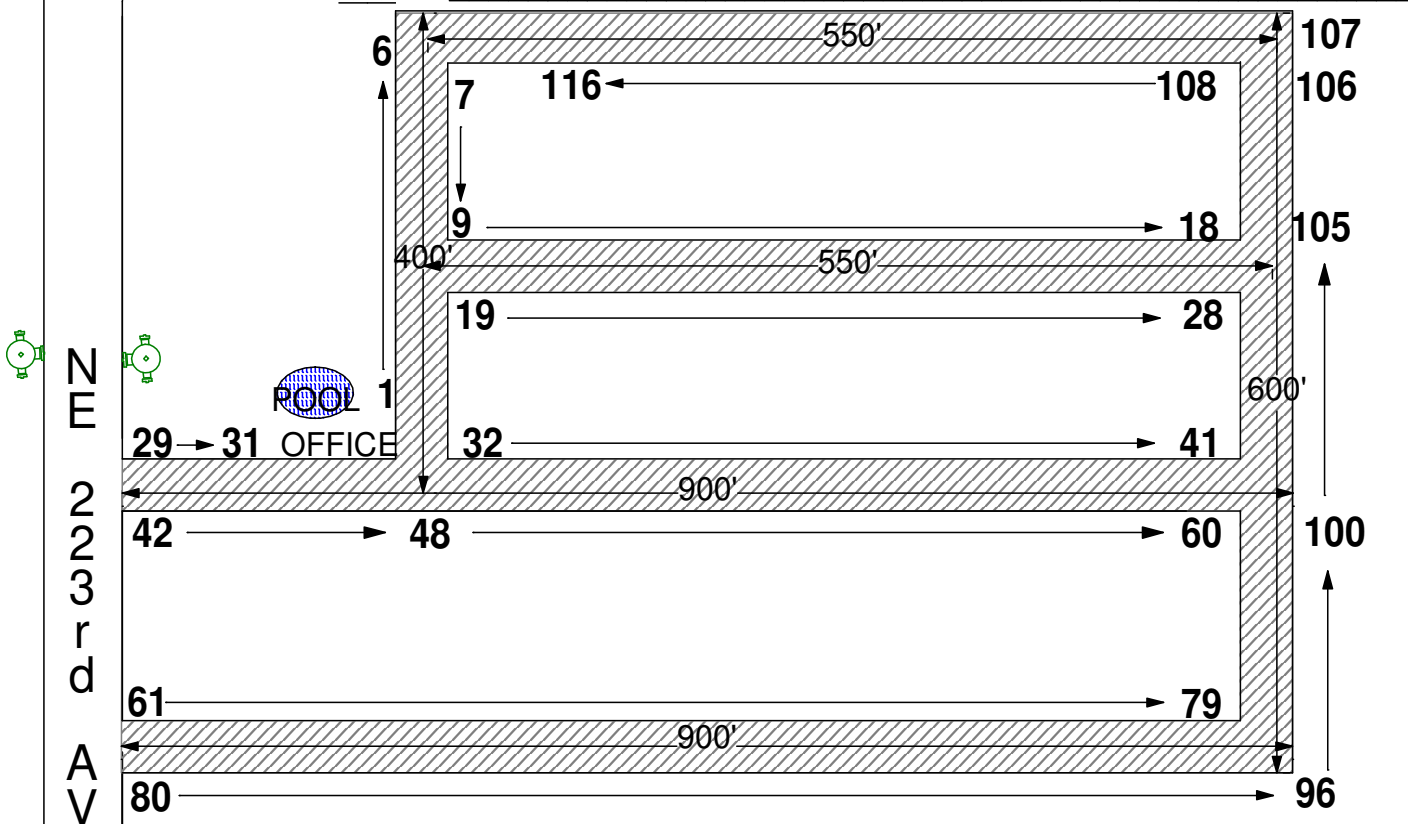

Name

POPLAR MOBILE MANOR

Map # 5306A

Address

1440 N.E. 223rd AV.

N.E. BARR RD.

CUT LOCK FOR LAY-IN FROM ARATA ROAD HYDRANT

W. ARATA RD.

PADLOCKED GATE 5' BLOCK WALL

4124