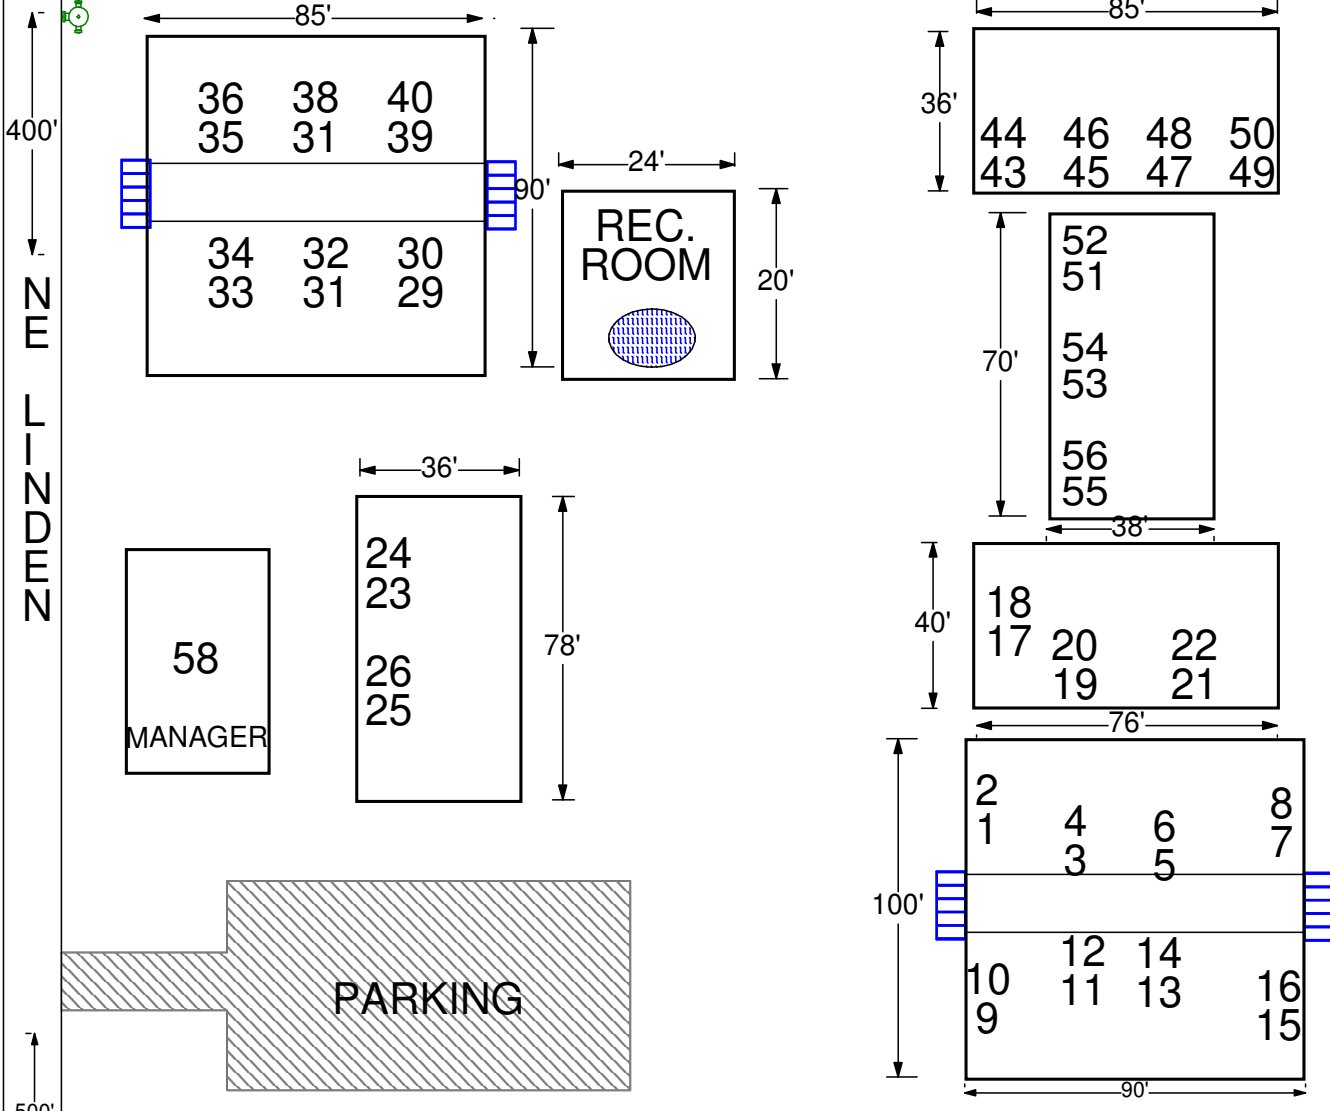

Special Notes

Occ. Name: LINDEN PL. APARTMENTS

Address: 1212 N.E. LINDEN

Occ Type: APARTMENTS

Cross St: N.E. DIVISION ST.

Page 1 of 1

Map # X

N.E. DIVISION ST.

L X W

Stories or Height:

Total Bldg Area:

Sprinkler: FDC Location

Riser:

Haz Materials

Guide & ID #

- 1.
- 2.
- 3.

Roof Construction

Building Construction